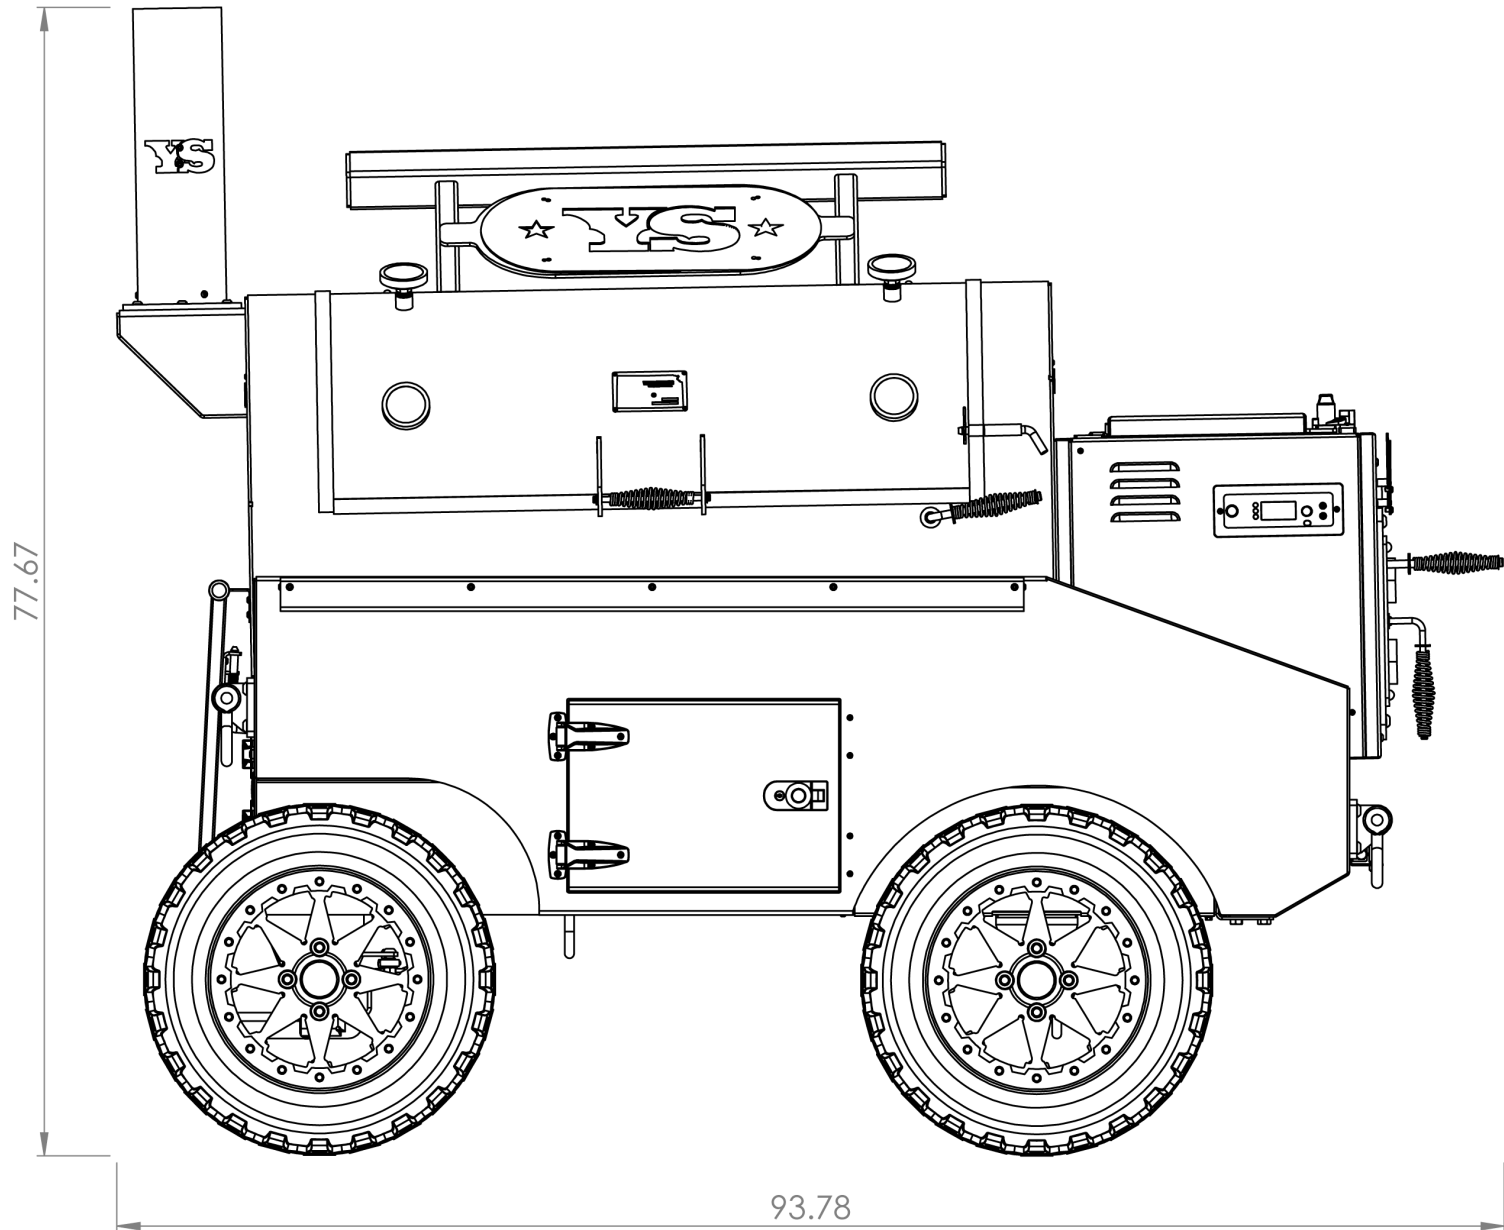

# CIMARRON CUSTOM

Overall Height: **77.67 in.** Overall Depth: **53.12 in.** Overall Length: **93.78 in.** Total Weight: **1,800 lbs.**