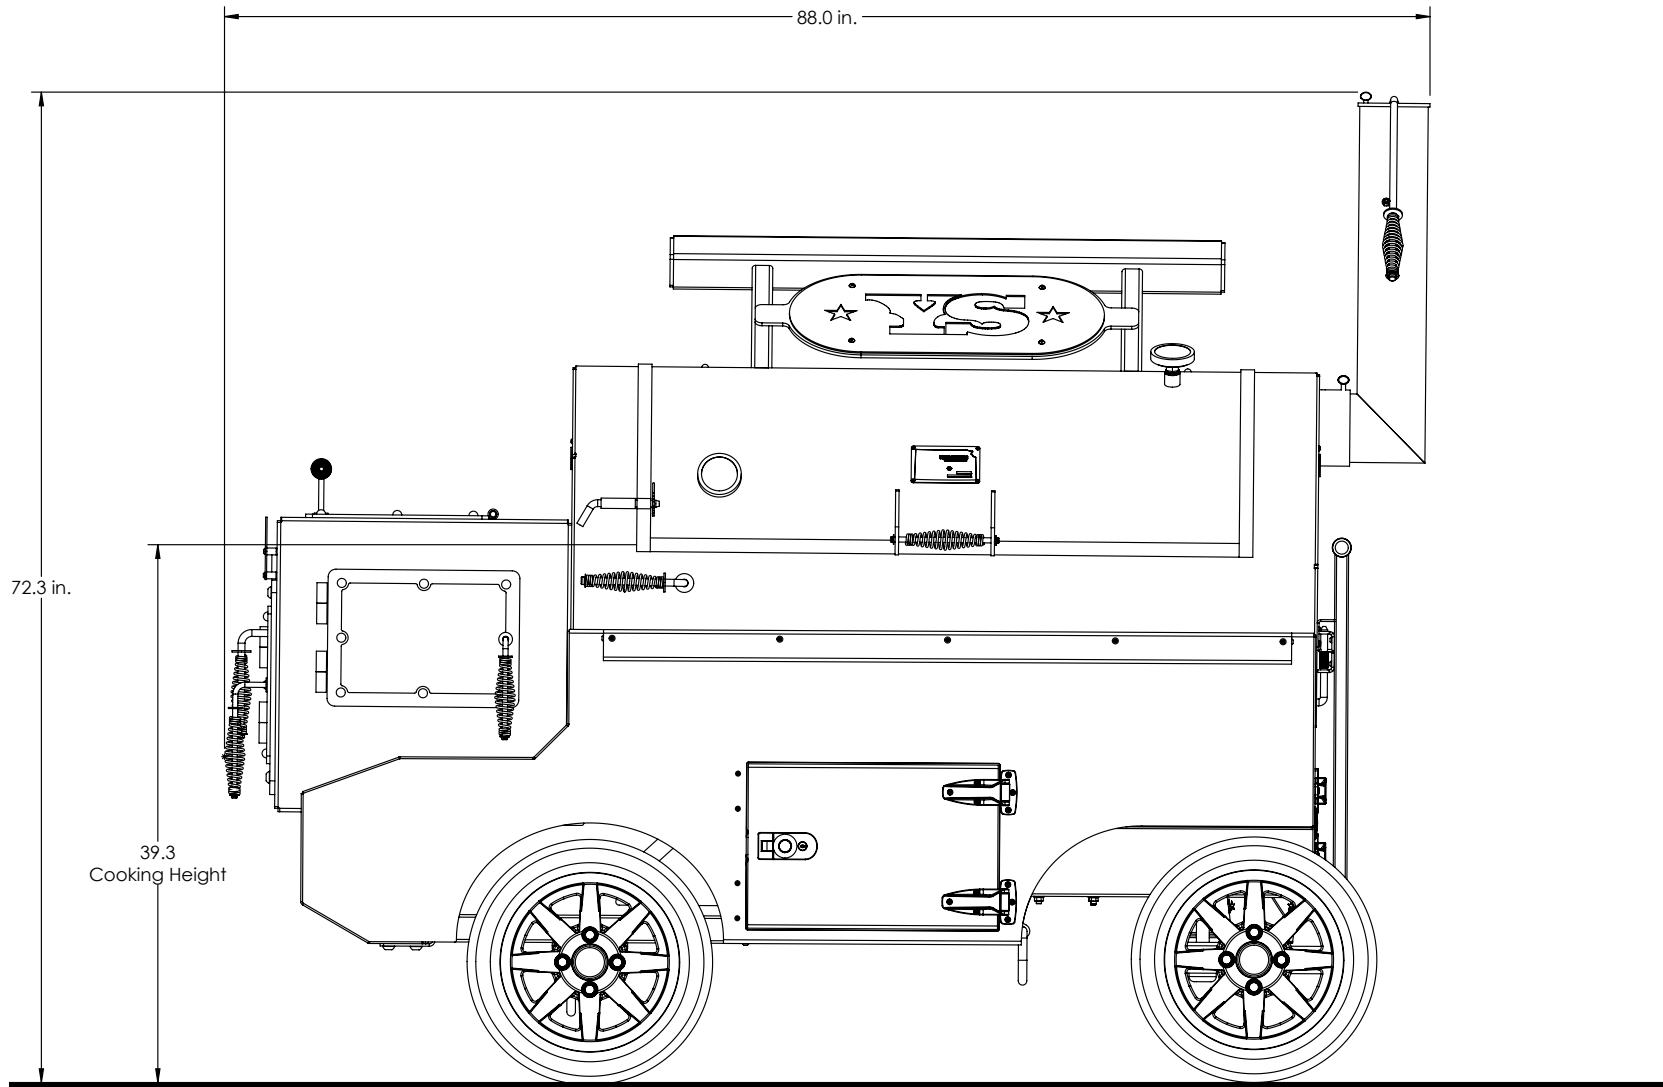

CIMARRON CUSTOM

Overall Height: **72.0 in.** Overall Depth: **52.2 in.** Overall Length: **88.0 in.** Total Weight: **1,830 lbs.**

CIMARRON CUSTOM

Overall Height: **72.0 in.** Overall Depth: **52.2 in.** Overall Length: **88.0 in.** Total Weight: **1,830 lbs.**