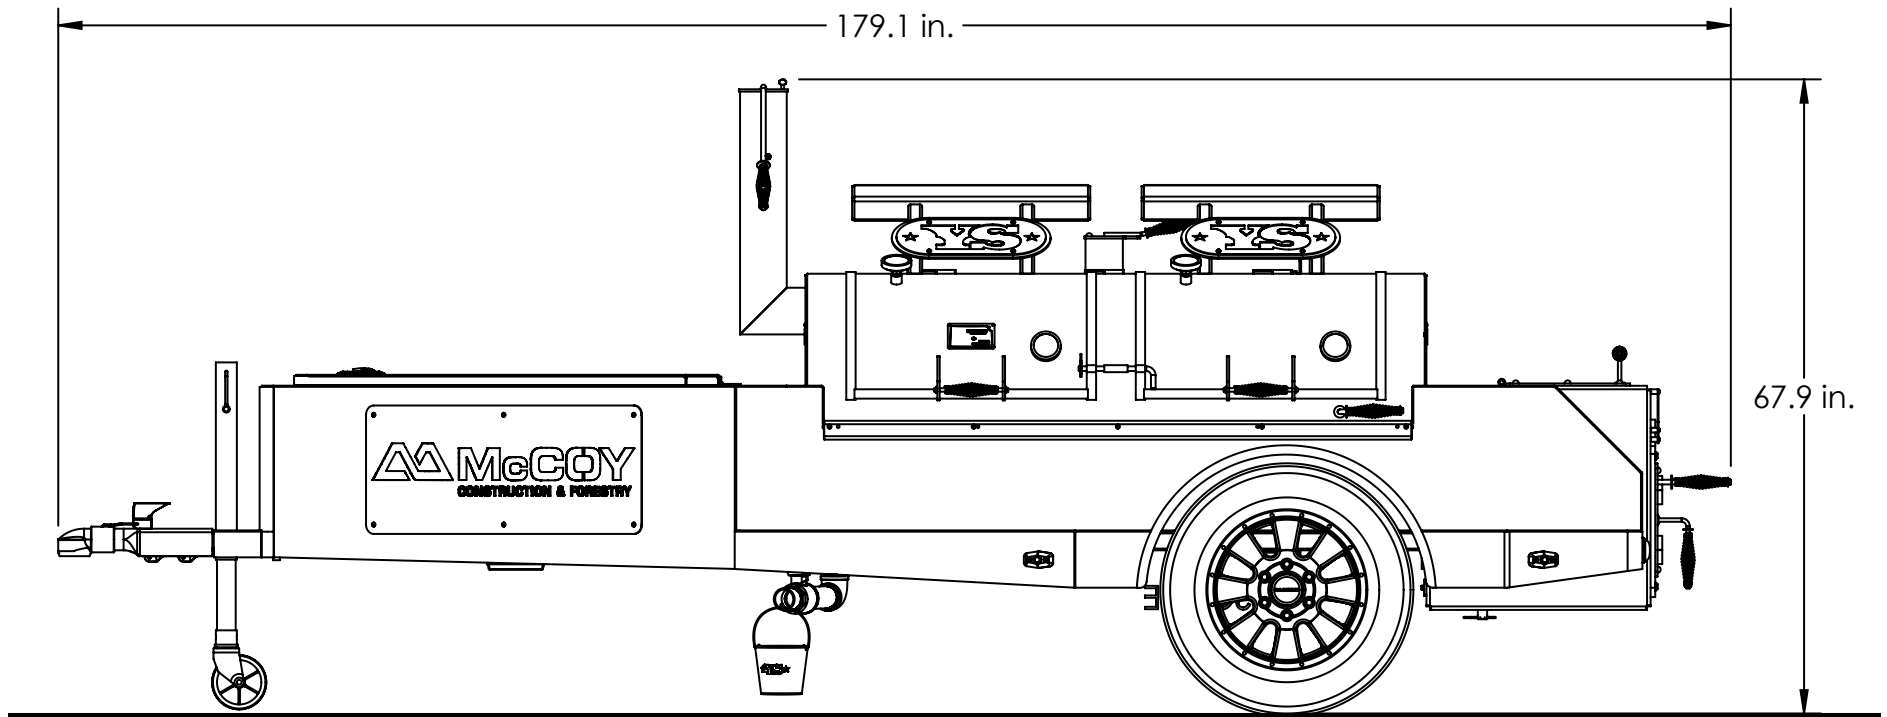

CIMARRON CUSTOM

Overall Height: **67.9 in.** Overall Depth: **98.9 in.** Overall Length: **179.1 in.** Total Weight: **3,800 lbs.**

CIMARRON CUSTOM

Overall Height: **67.9 in.** Overall Depth: **98.9 in.** Overall Length: **179.1 in.** Total Weight: **3,800 lbs.**