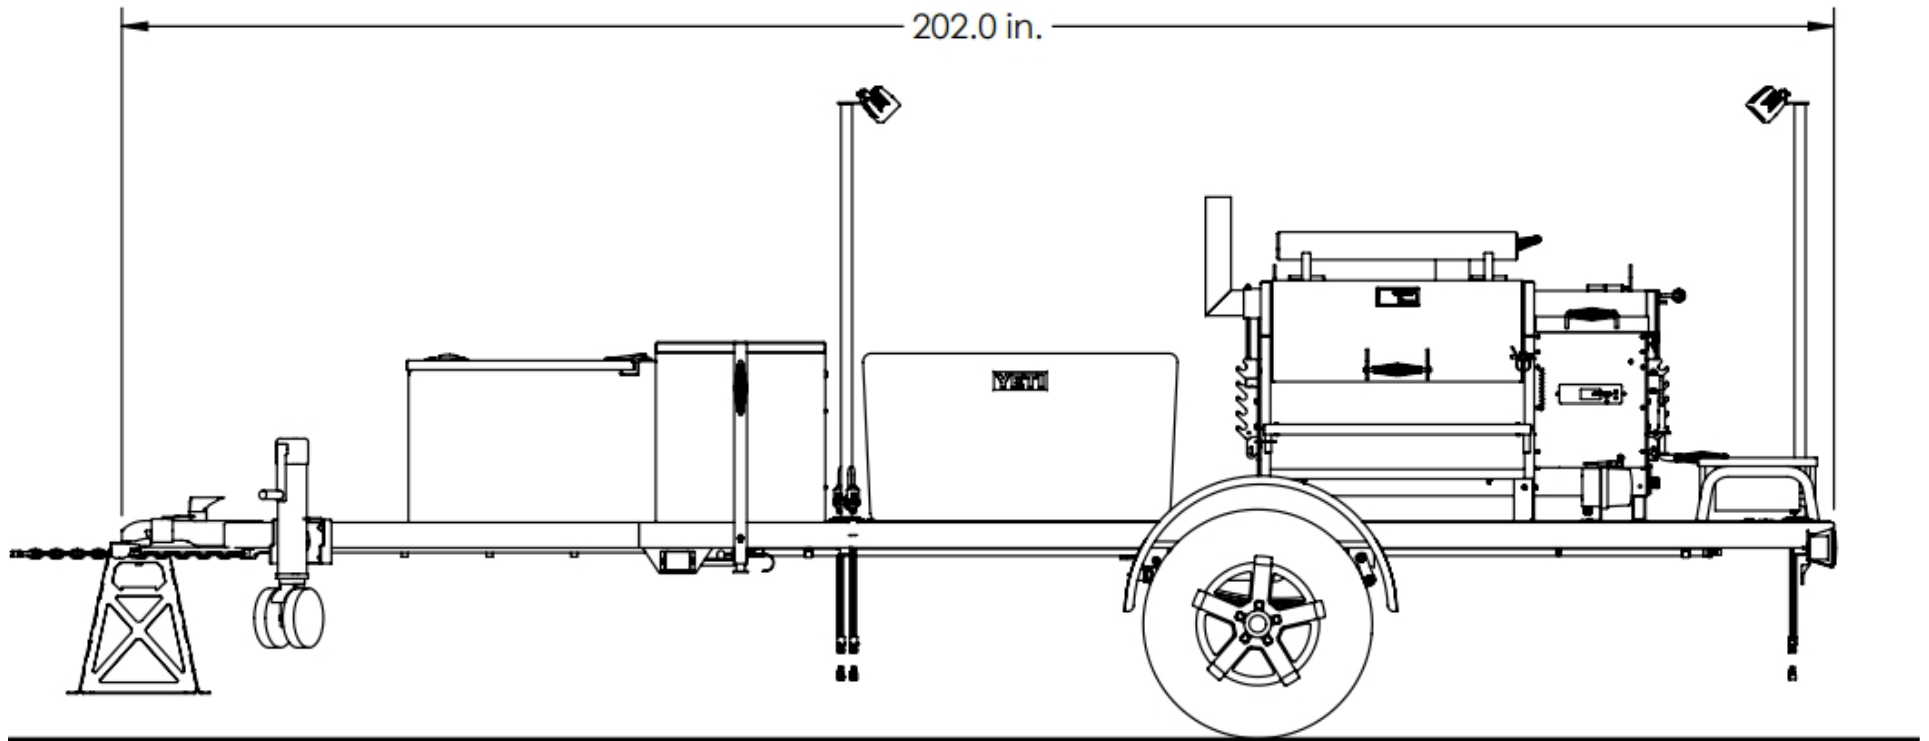

CUSTOM YS640S TRAILER

Overall Height: **76.8 in.** Overall Depth: **80.3 in.** Overall Length: **202.0 in.** Total Weight: **2,600 lbs.**

CUSTOM YS640S TRAILER

Overall Height: **76.8 in.** Overall Depth: **80.3 in.** Overall Length: **202.0 in.** Total Weight: **2,600 lbs.**