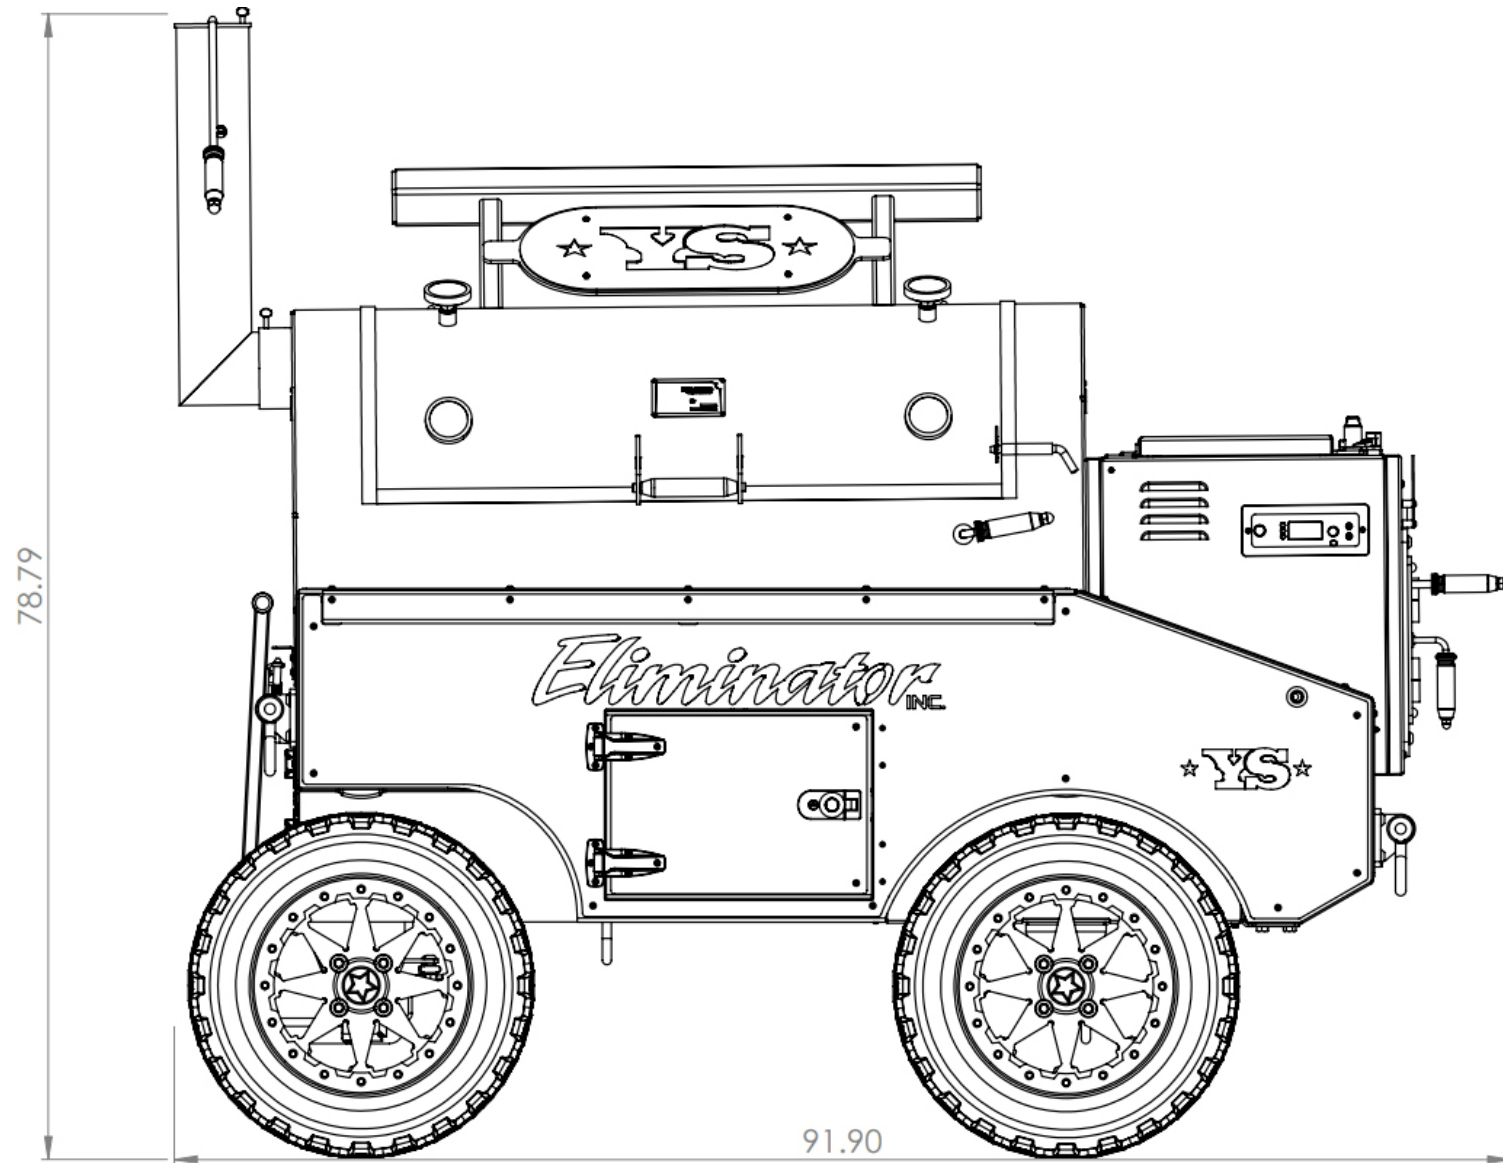

CIMARRON CUSTOM

Overall Height: **78.79 in.** Overall Depth: **53.12 in.** Overall Length: **91.90 in.** Total Weight: **1,860 lbs.**

CIMARRON CUSTOM

Overall Height: **78.79 in.** Overall Depth: **53.12 in.** Overall Length: **91.90 in.** Total Weight: **1,860 lbs.**