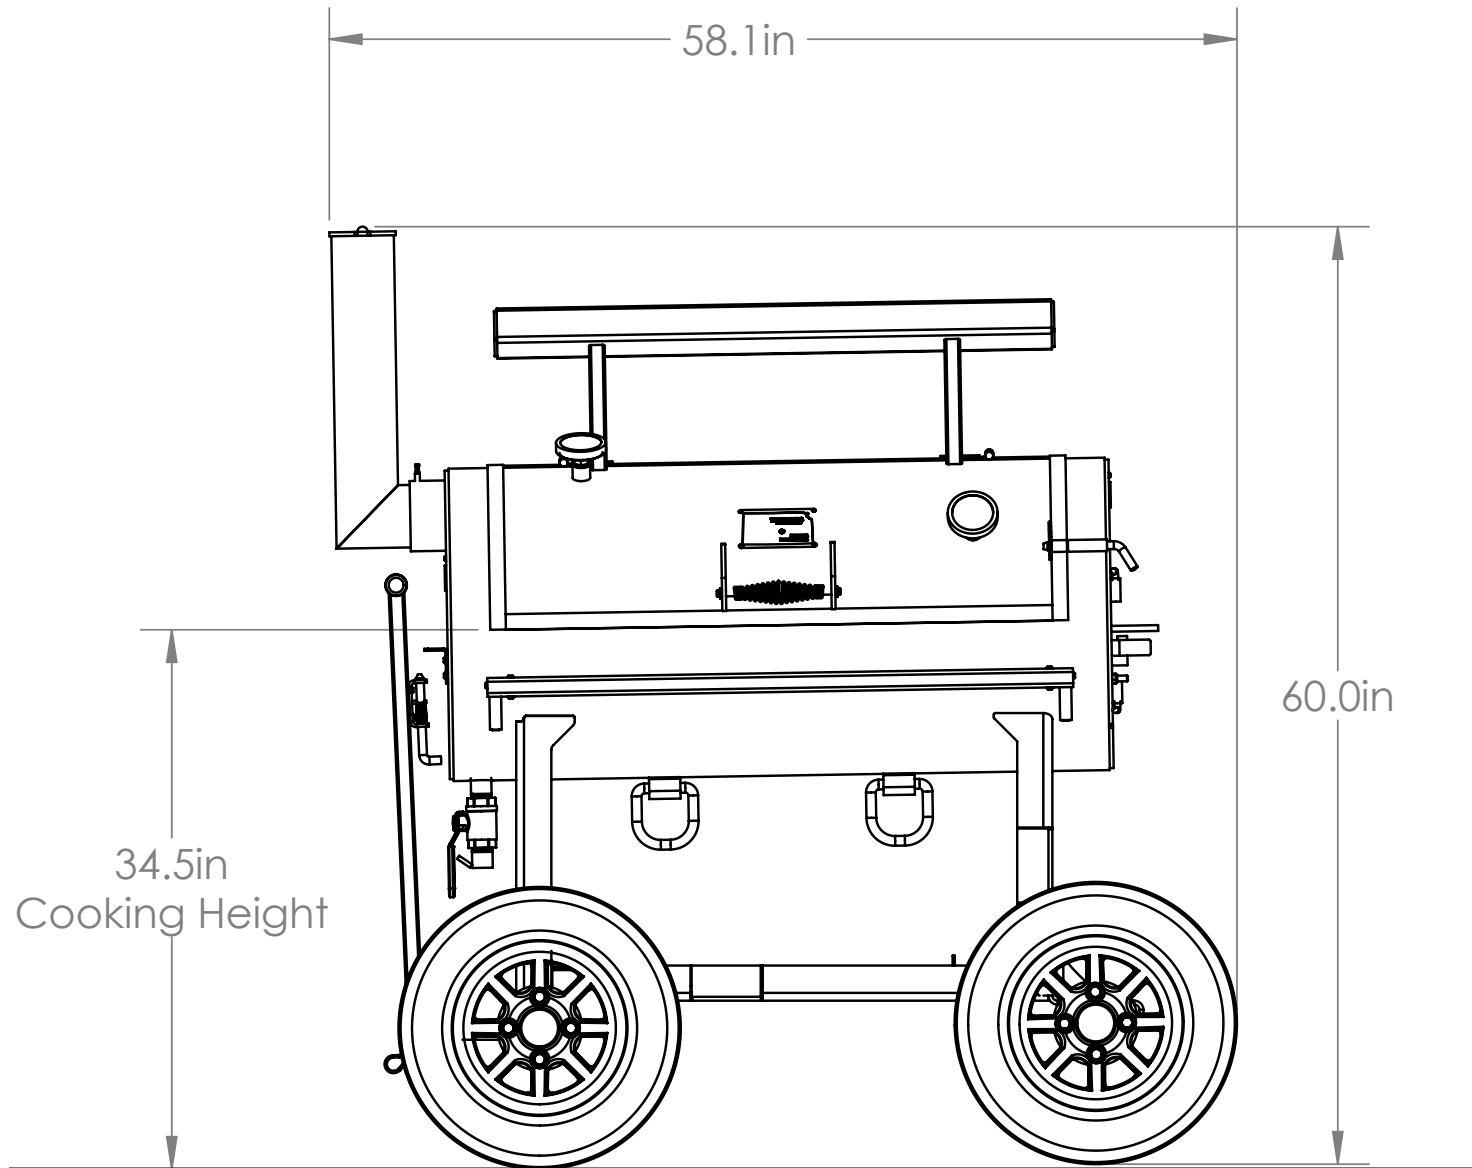

ABILENE CUSTOM

Overall Height: **60.0 in.** Overall Depth: **45.1 in.** Overall Length: **58.1 in.** Total Weight: **635 lbs.**

ABILENE CUSTOM

Overall Height: **60.0 in.** Overall Depth: **45.1 in.** Overall Length: **58.1 in.** Total Weight: **635 lbs.**

Total Cooking Area
YS1500S
1,228 Sq. In.