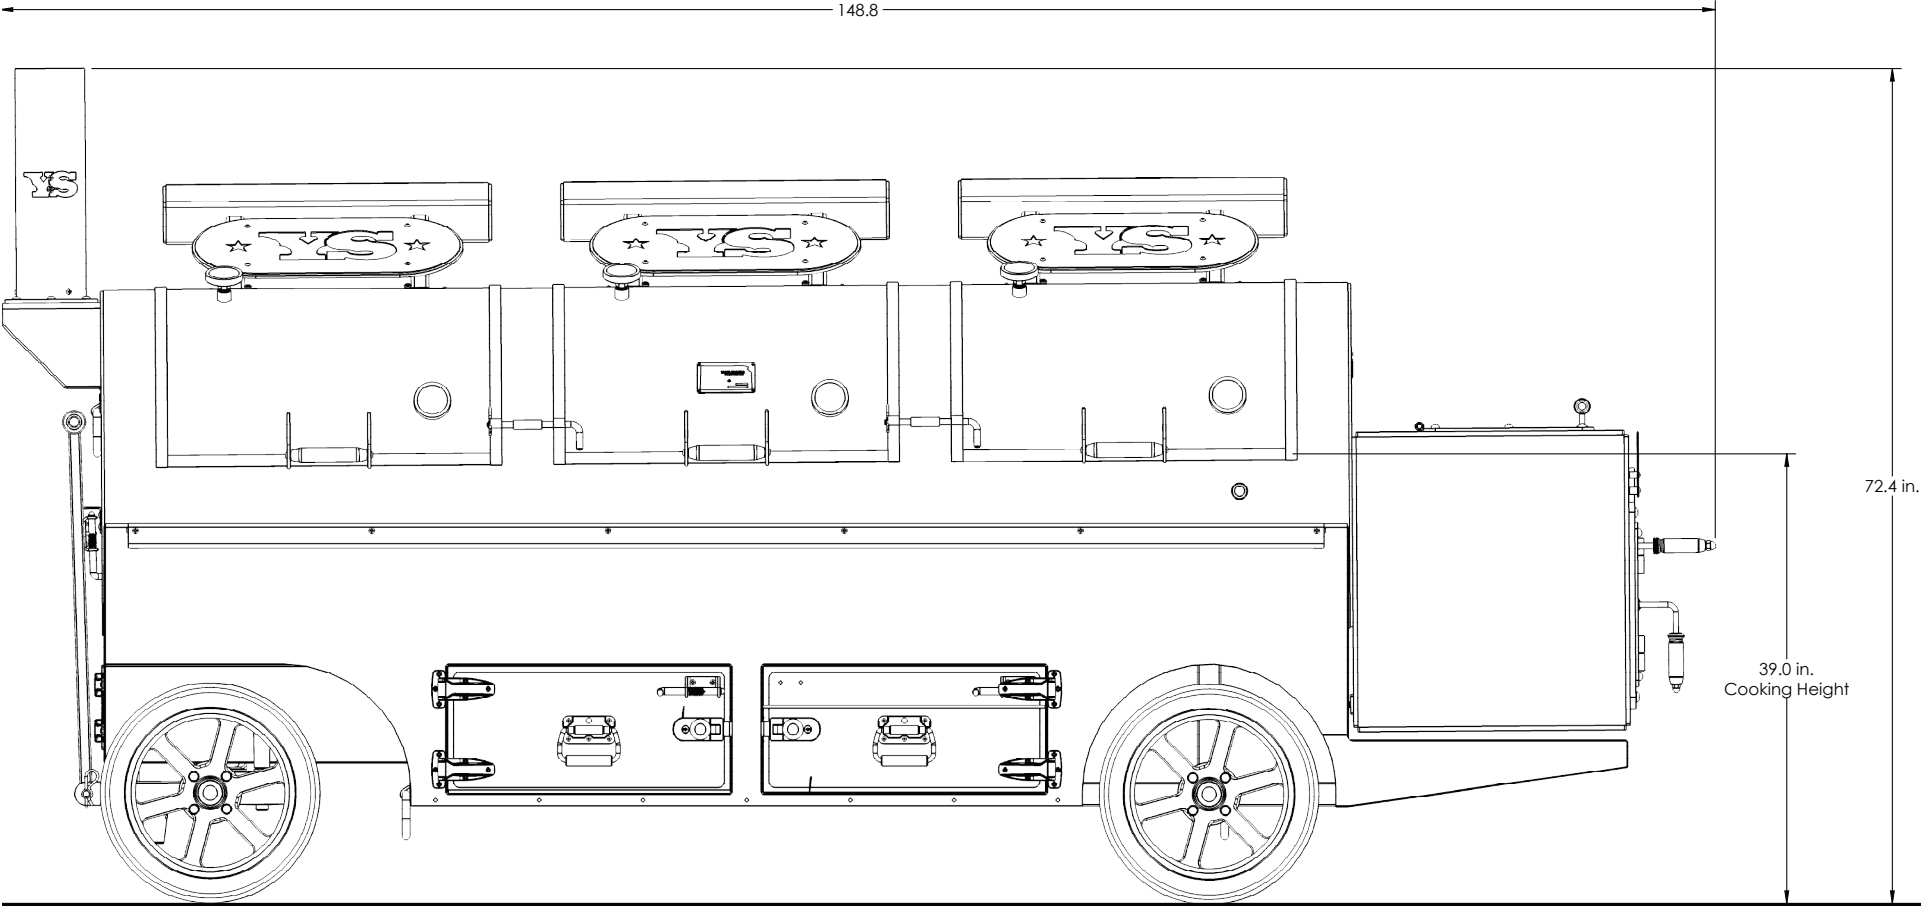

FRONTIERSMAN III CUSTOM

Overall Height: **73.1 in.** Overall Depth: **47.2 in.** Overall Length: **148.8 in.** Total Weight: **3,419 lbs.**

FRONTIERSMAN III CUSTOM

Overall Height: **73.1 in.** Overall Depth: **47.2 in.** Overall Length: **148.8 in.** Total Weight: **3,419 lbs.**