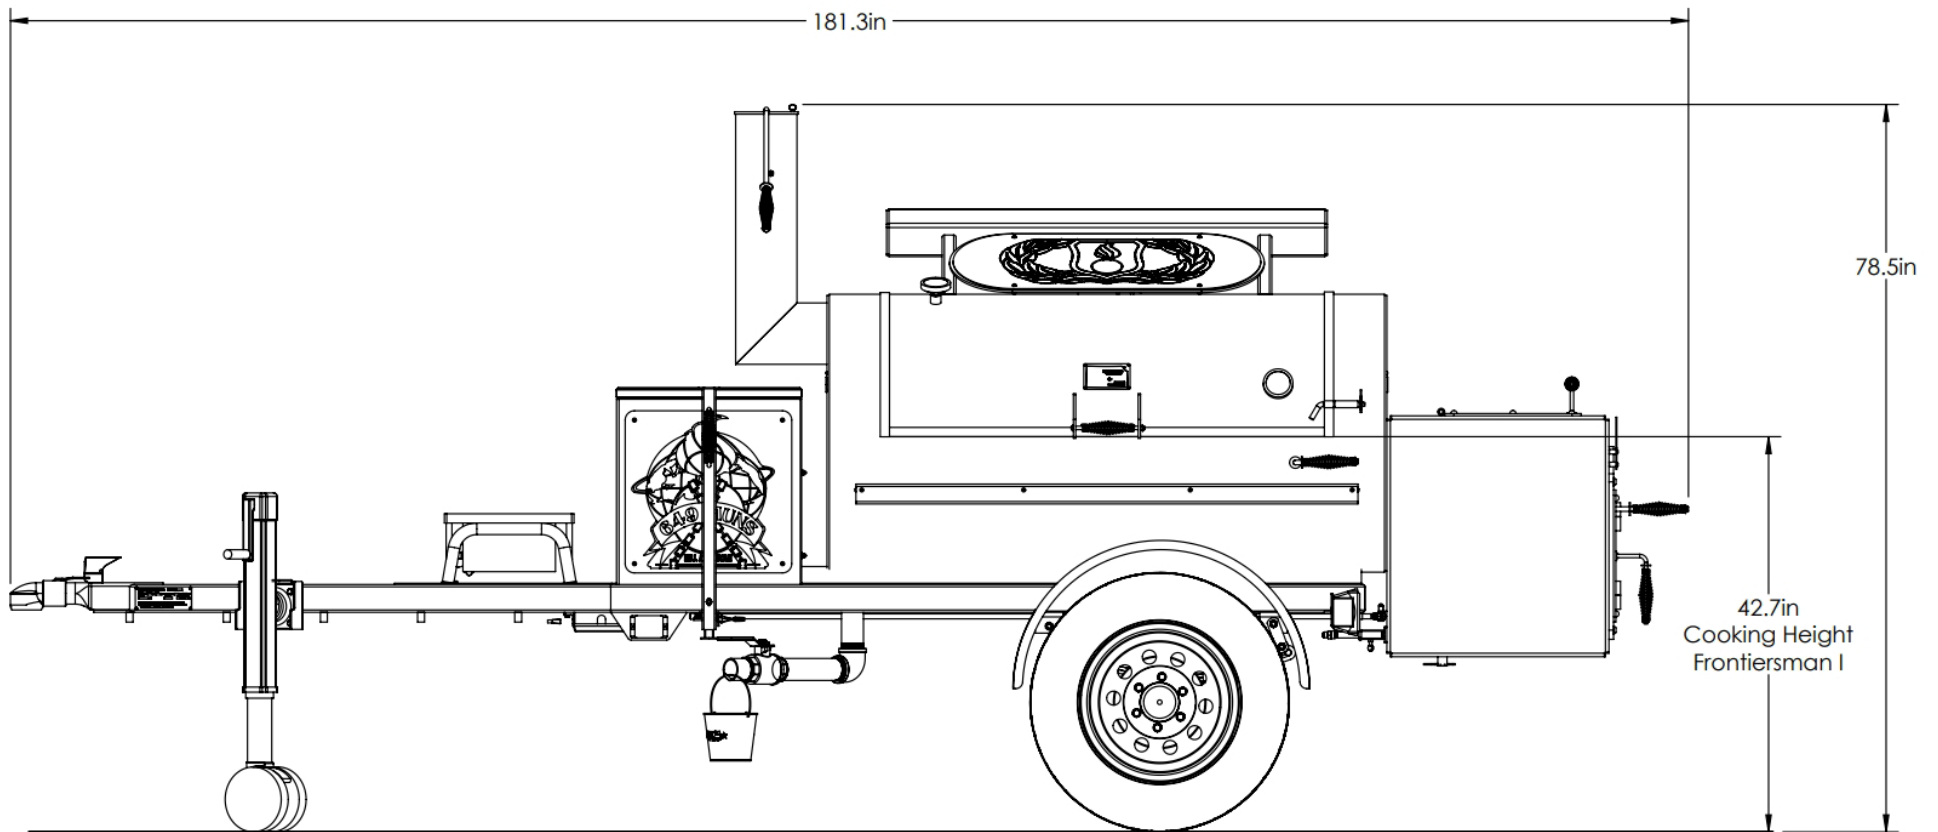

FRONTIERSMAN I CUSTOM

Overall Height: **78.5 in.** Overall Depth: **93.7 in.** Overall Length: **181.3 in.** Total Weight: **3,466 lbs.**

FRONTIERSMAN I CUSTOM

Overall Height: **78.5 in.** Overall Depth: **93.7 in.** Overall Length: **181.3 in.** Total Weight: **3,466 lbs.**