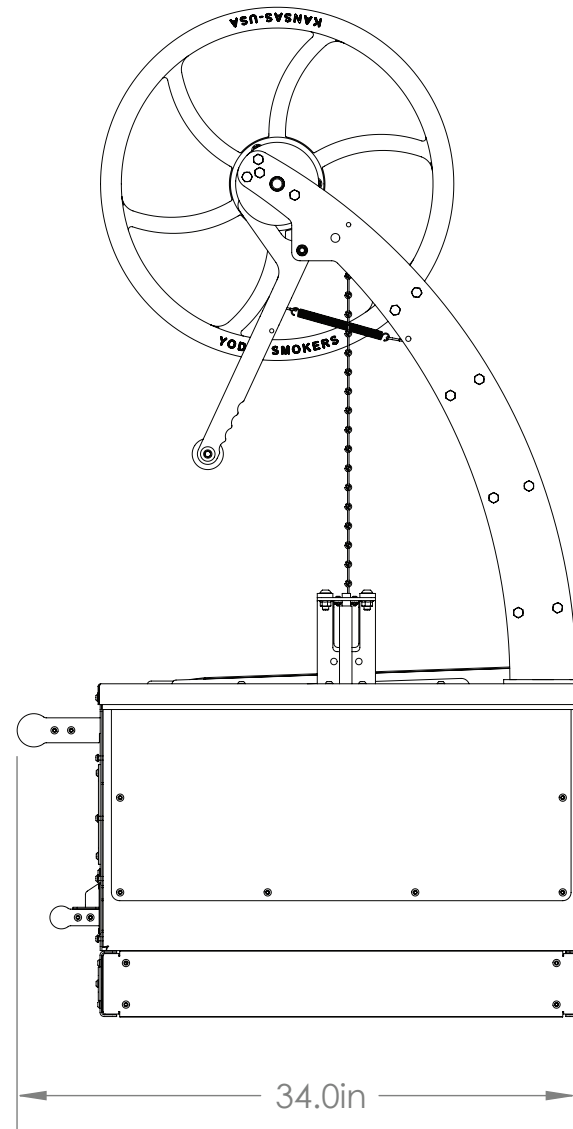

42" EL DORADO BUILT-IN

Overall Height: **60.7 in.** Overall Depth: **34 in.** Overall Length: **63.9 in.** Total Weight: **619 lbs.**

42" EL DORADO BUILT-IN

Overall Height: **60.7 in.** Overall Depth: **34 in.** Overall Length: **63.9 in.** Total Weight: **619 lbs.**

42" EL DORADO BUILT-IN

CUTOUT DIMENSIONS

Overall Height: **18.375 in.** Overall Depth: **29.375 in.** Overall Length: **56.375 in.**

42" EL DORADO BUILT-IN LOWER VALANCE

Overall Height: **4.0 in.** Overall Depth: **29.02 in.** Overall Length: **55.6 in.** Total Weight: **48.3 lbs.**