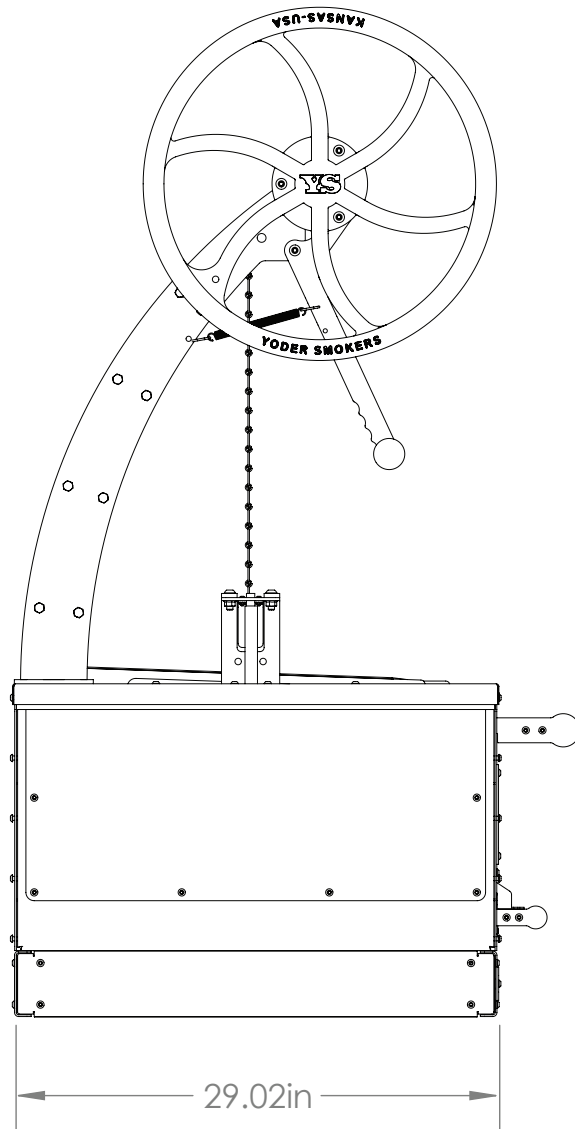

42" EL DORADO BUILT-IN

Overall Height: **60.7 in.** Overall Depth: **34 in.** Overall Length: **63.9 in.** Total Weight: **619 lbs.**

42" EL DORADO BUILT-IN

Overall Height: **60.7 in.** Overall Depth: **34 in.** Overall Length: **63.9 in.** Total Weight: **619 lbs.**

42" EL DORADO BUILT-IN

CUTOUT DIMENSIONS

Overall Height: **18.375 in.** Overall Depth: **29.375 in.** Overall Length: **56.375 in.**

42" EL DORADO BUILT-IN LOWER VALANCE

Overall Height: **4.0 in.** Overall Depth: **29.02 in.** Overall Length: **55.6 in.** Total Weight: **48.3 lbs.**