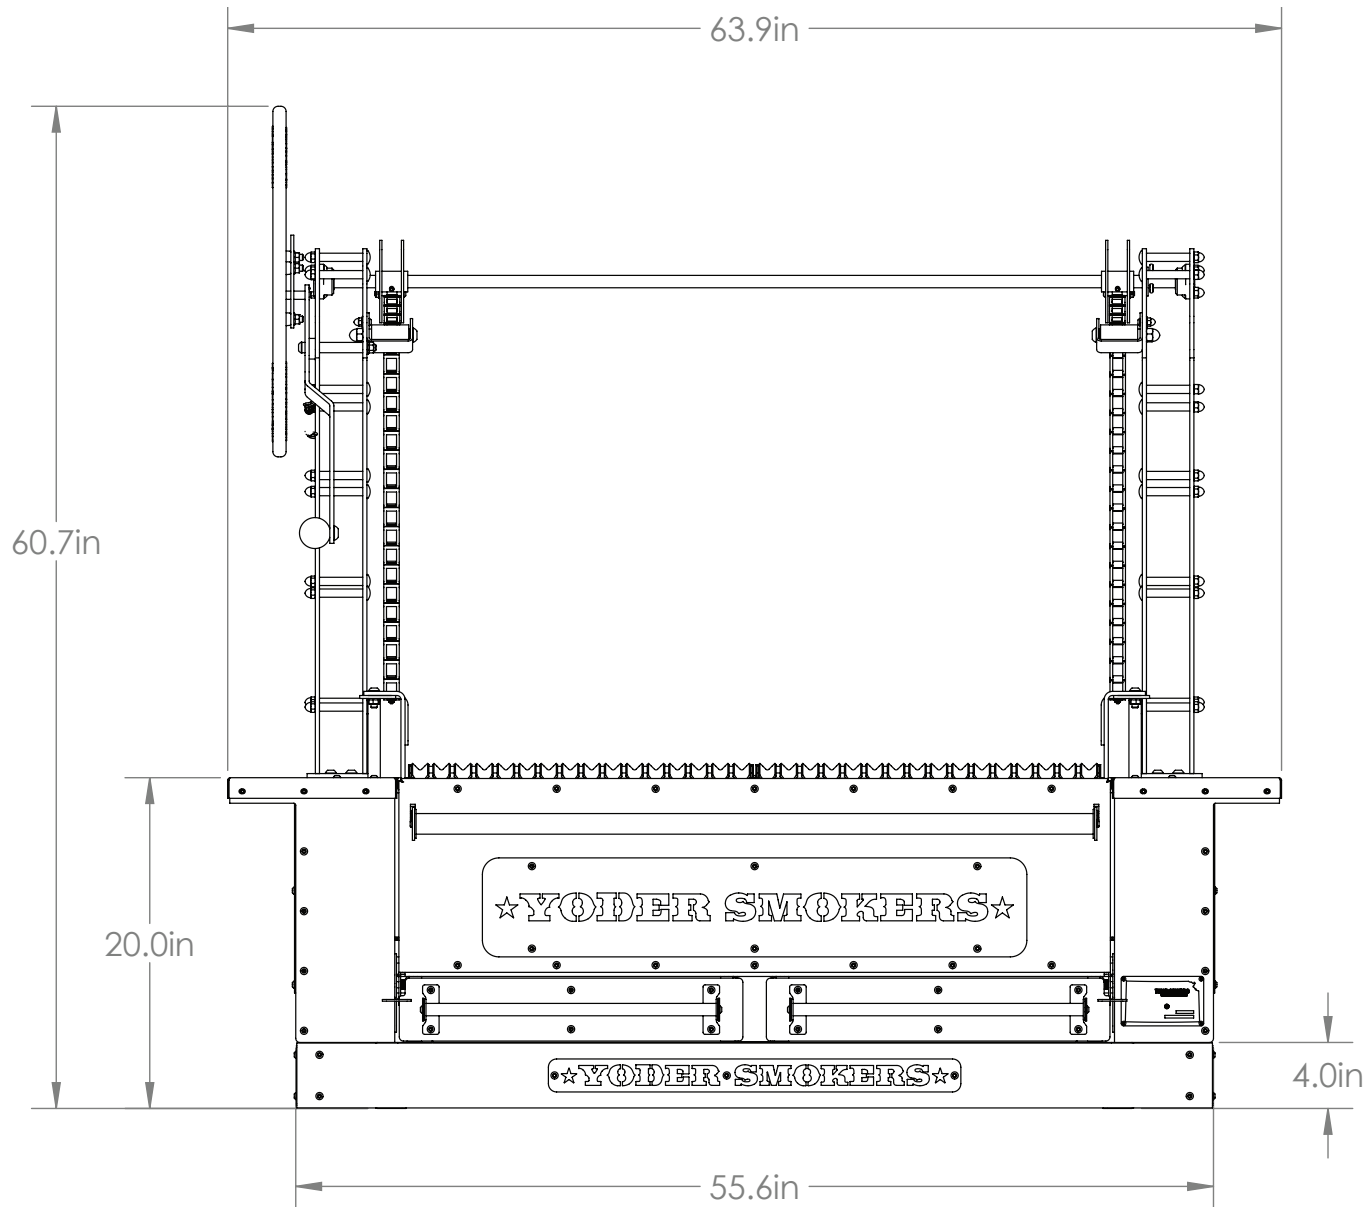

42" EL DORADO BUILT-IN

Overall Height: **60.7 in.** Overall Depth: **34 in.** Overall Length: **63.9 in.** Total Weight: **619 lbs.**

42" EL DORADO BUILT-IN

Overall Height: **60.7 in.** Overall Depth: **34 in.** Overall Length: **63.9 in.** Total Weight: **619 lbs.**

42" EL DORADO BUILT-IN

CUTOUT DIMENSIONS

Overall Height: **18.375 in.** Overall Depth: **29.375 in.** Overall Length: **56.375 in.**

42" EL DORADO BUILT-IN LOWER VALANCE

Overall Height: **4.0 in.** Overall Depth: **29.02 in.** Overall Length: **55.6 in.** Total Weight: **48.3 lbs.**