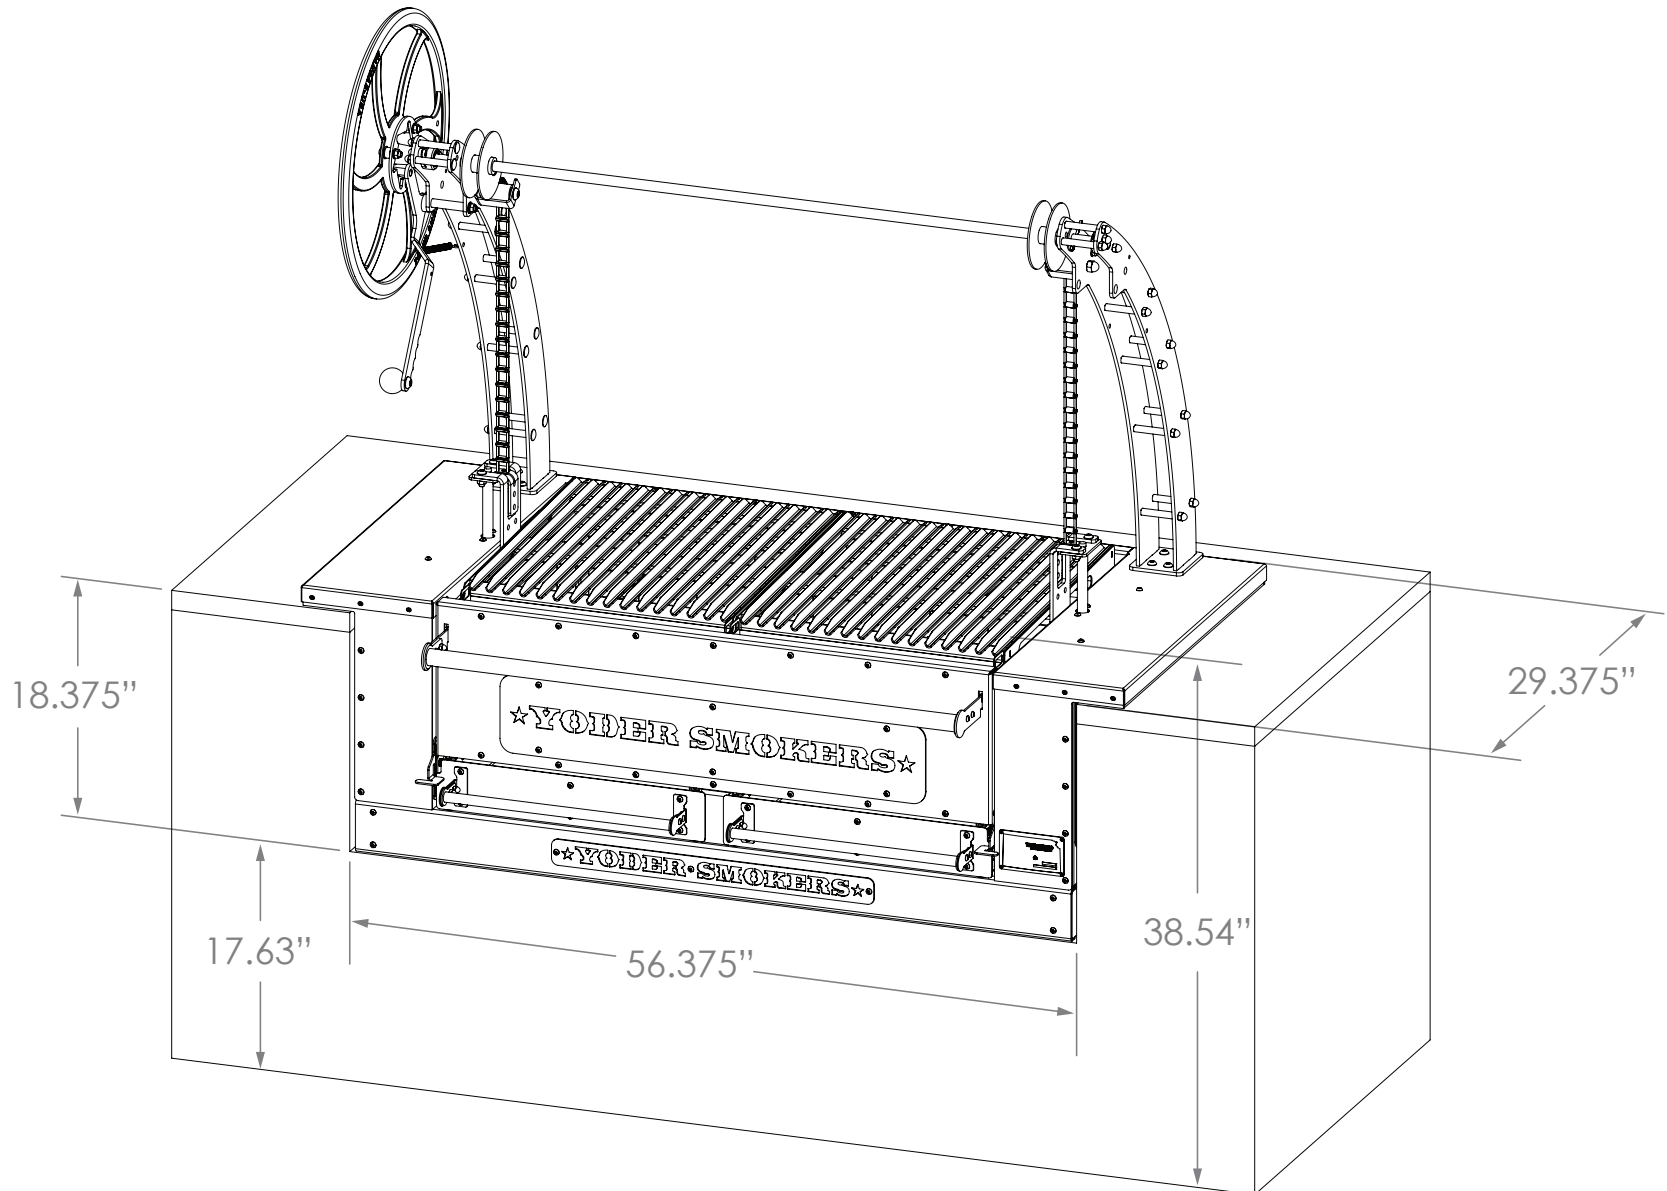

42" EL DORADO BUILT-IN

Overall Height: **60.7 in.** Overall Depth: **34 in.** Overall Length: **63.9 in.** Total Weight: **619 lbs.**

42" EL DORADO BUILT-IN

Overall Height: **60.7 in.** Overall Depth: **34 in.** Overall Length: **63.9 in.** Total Weight: **619 lbs.**

42" EL DORADO BUILT-IN

CUTOUT DIMENSIONS

Overall Height: **18.375 in.** Overall Depth: **29.375 in.** Overall Length: **56.375 in.**

42" EL DORADO BUILT-IN LOWER VALANCE

Overall Height: **4.0 in.** Overall Depth: **29.02 in.** Overall Length: **55.6 in.** Total Weight: **48.3 lbs.**