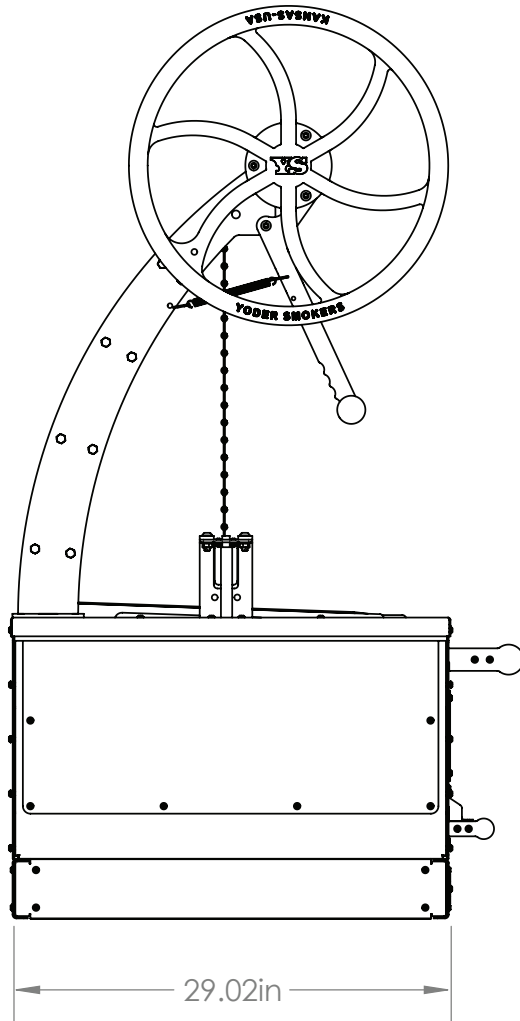

36" EL DORADO BUILT-IN

Overall Height: **60.7 in.** Overall Depth: **34 in.** Overall Length: **59.1 in.** Total Weight: **575 lbs.**

36" EL DORADO BUILT-IN

Overall Height: **60.7 in.** Overall Depth: **34 in.** Overall Length: **59.1 in.** Total Weight: **575 lbs.**

36" EL DORADO BUILT-IN

CUTOUT DIMENSIONS

Overall Height: **18.375 in.** Overall Depth: **29.375 in.** Overall Length: **51.625 in.**

36" EL DORADO BUILT-IN LOWER VALANCE

Overall Height: **4.0 in.** Overall Depth: **29.02 in.** Overall Length: **50.9 in.** Total Weight: **46.7 lbs.**