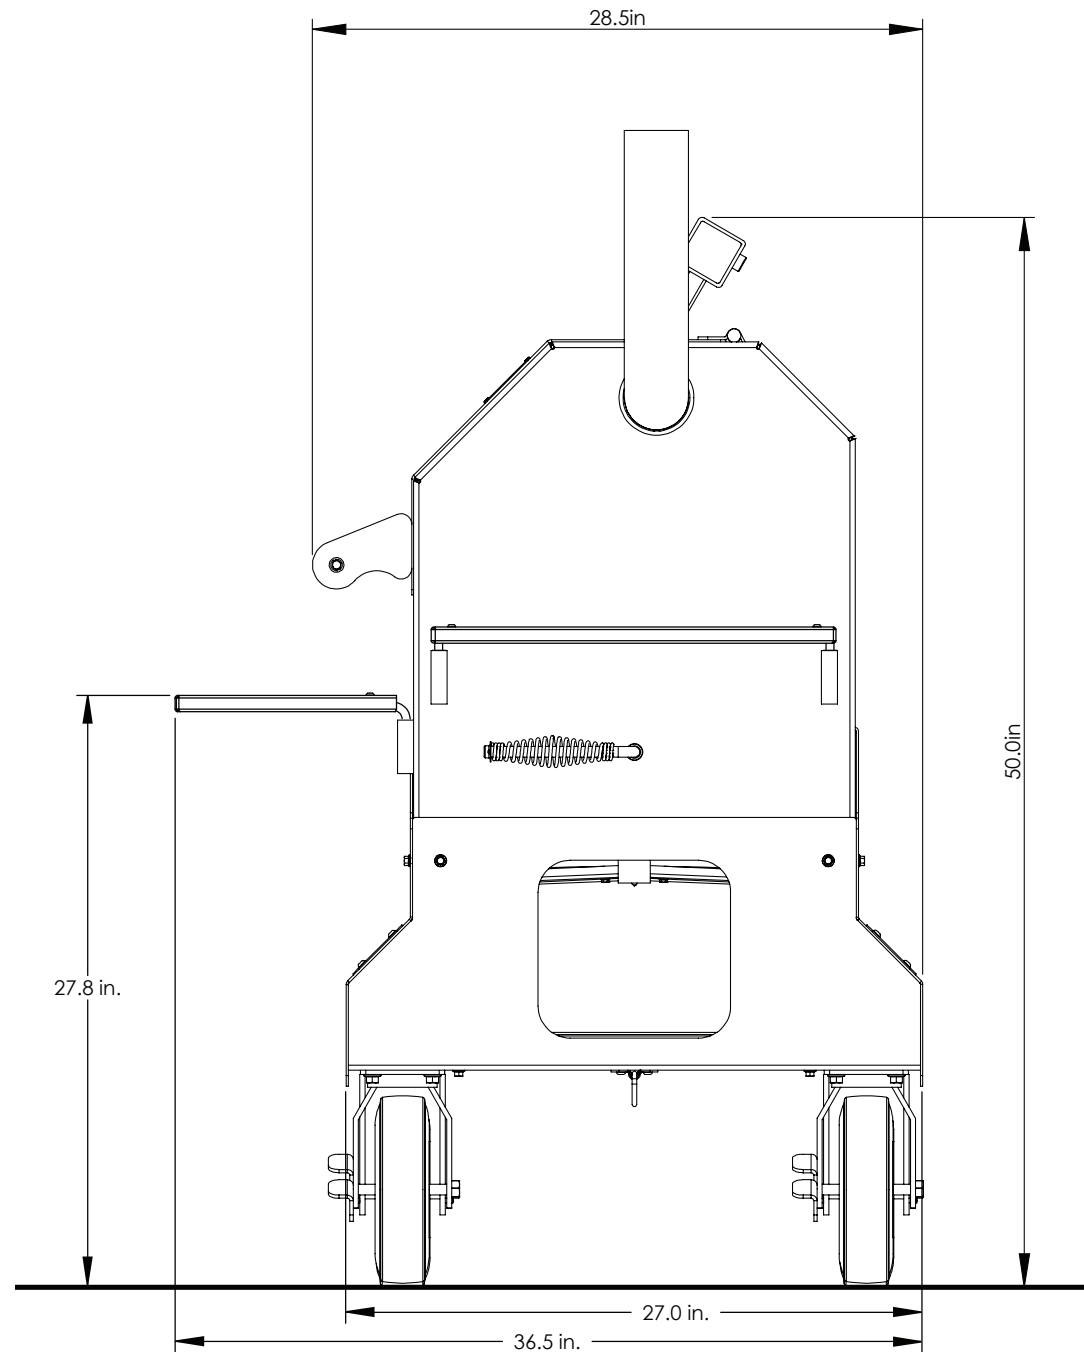

YS640S

COMPETITION CART WITH STORAGE DRAWER

Overall Height: 54 in.

Overall Depth: 36.5 in.

Overall Length: 61.4 in.

Total Weight: 505 lbs.

YS640S

COMPETITION CART WITH STORAGE DRAWER

Overall Height: 54 in.

Overall Depth: 36.5 in.

Overall Length: 61.4 in.

Total Weight: 505 lbs.