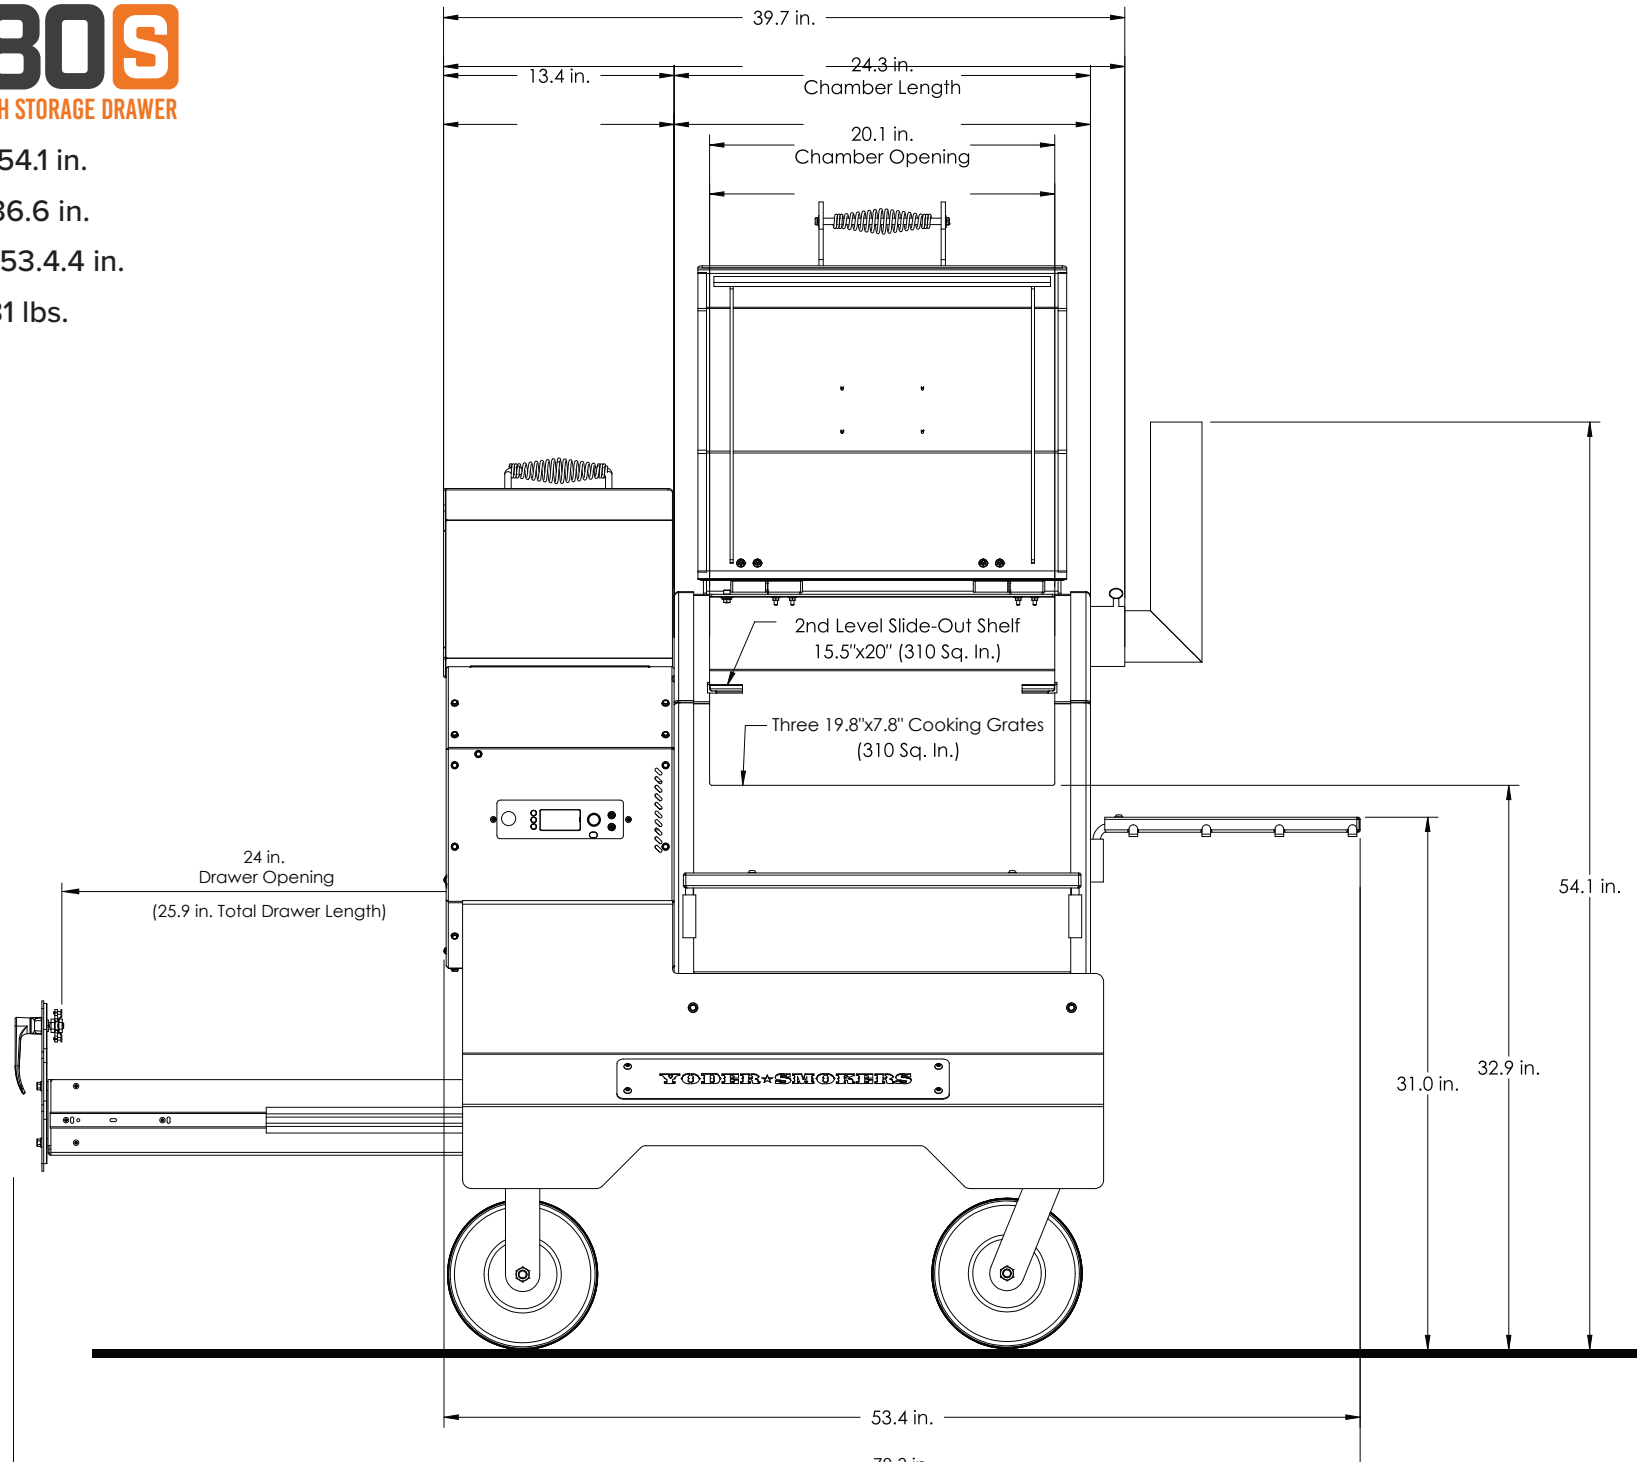

YS480S

COMPETITION CART WITH STORAGE DRAWER

Overall Height: 54.1 in.

Overall Depth: 36.6 in.

Overall Length: 53.4 in.

Total Weight: 431 lbs.

YS480S

COMPETITION CART WITH STORAGE DRAWER

Overall Height: 54.1 in.

Overall Depth: 36.6 in.

Overall Length: 53.4.4 in.

Total Weight: 431 lbs.

YS480S

COMPETITION CART WITH STORAGE DRAWER

Overall Height: 54.1 in.

Overall Depth: 36.6 in.

Overall Length: 53.4.4 in.

Total Weight: 431 lbs.