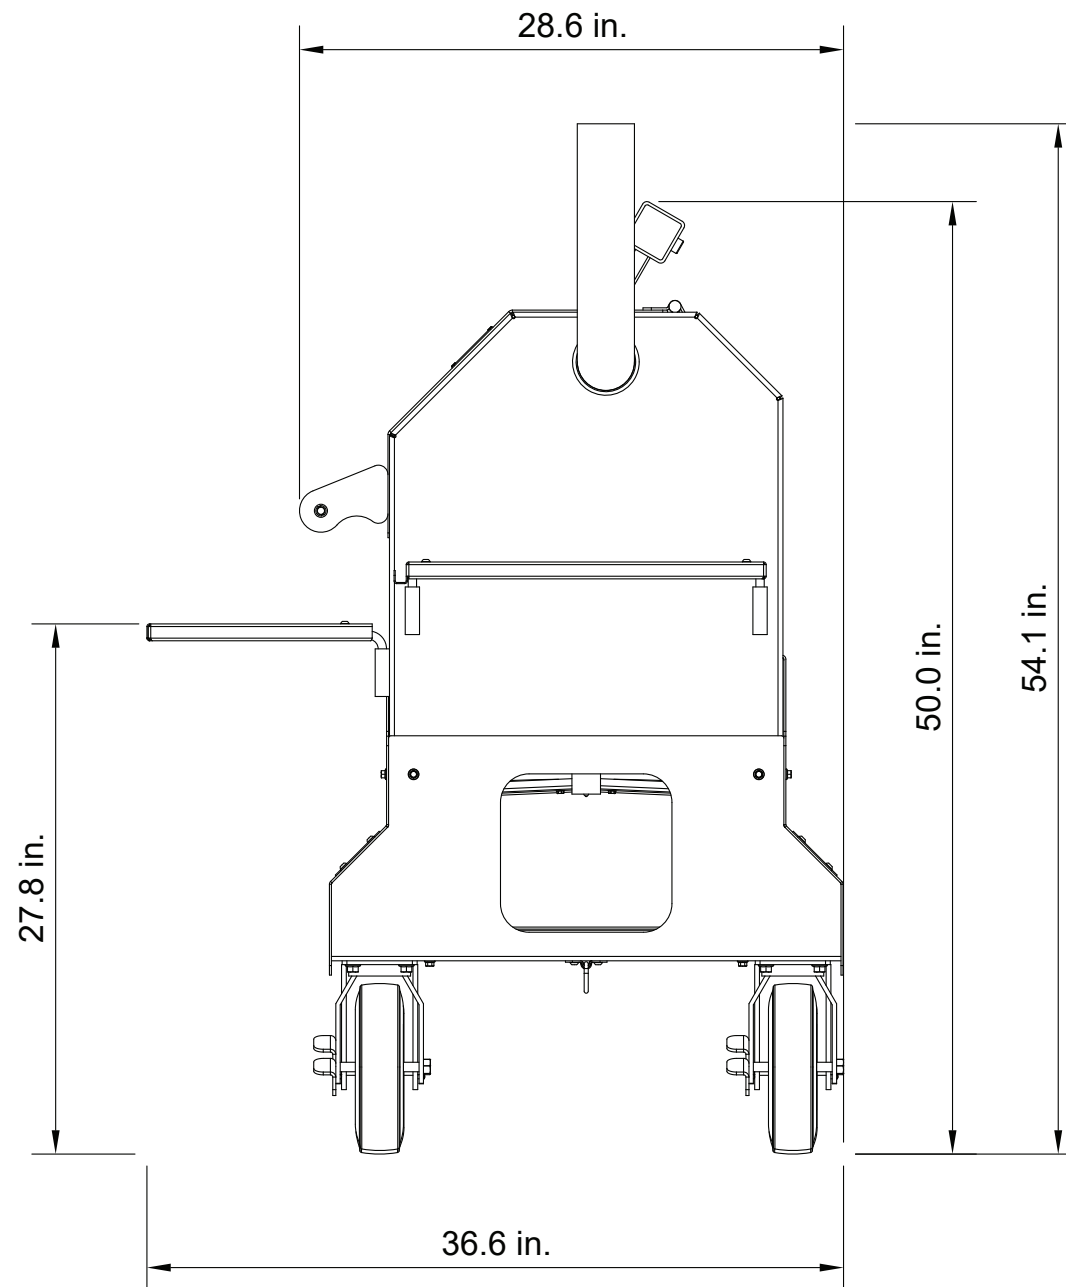

YS480S

COMPETITION CART WITH STORAGE DRAWER

Overall Height: 54.1 in.

Overall Depth: 36.6 in.

Overall Length: 53.4 in.

Total Weight: 431 lbs.

YS480S

COMPETITION CART WITH STORAGE DRAWER

Overall Height: 54.1 in.

Overall Depth: 36.6 in.

Overall Length: 53.4.4 in.

Total Weight: 431 lbs.

YS480S

COMPETITION CART WITH STORAGE DRAWER

Overall Height: 54.1 in.

Overall Depth: 36.6 in.

Overall Length: 53.4.4 in.

Total Weight: 431 lbs.