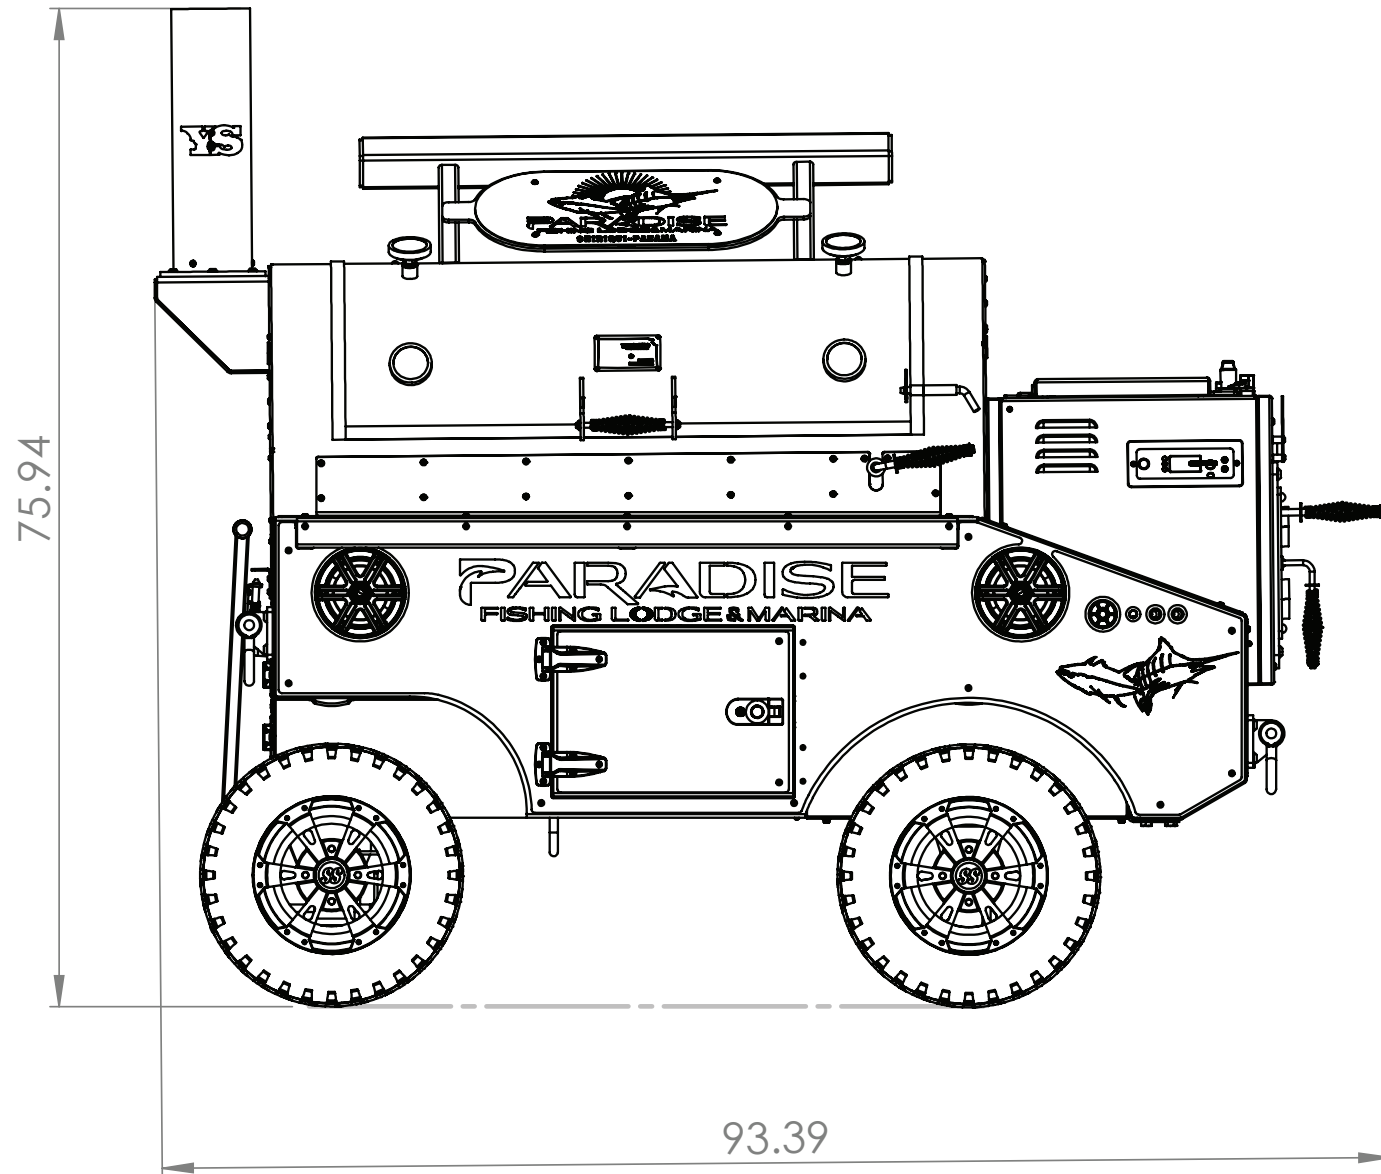

CUSTOM CIMARRON

Overall Height: **75.94 in.** Overall Depth: **53.14 in.** Overall Length: **93.39 in.** Total Weight: **2,034 lbs.**

CUSTOM CIMARRON

Overall Height: **75.94 in.** Overall Depth: **53.14 in.** Overall Length: **93.39 in.** Total Weight: **2,034 lbs.**