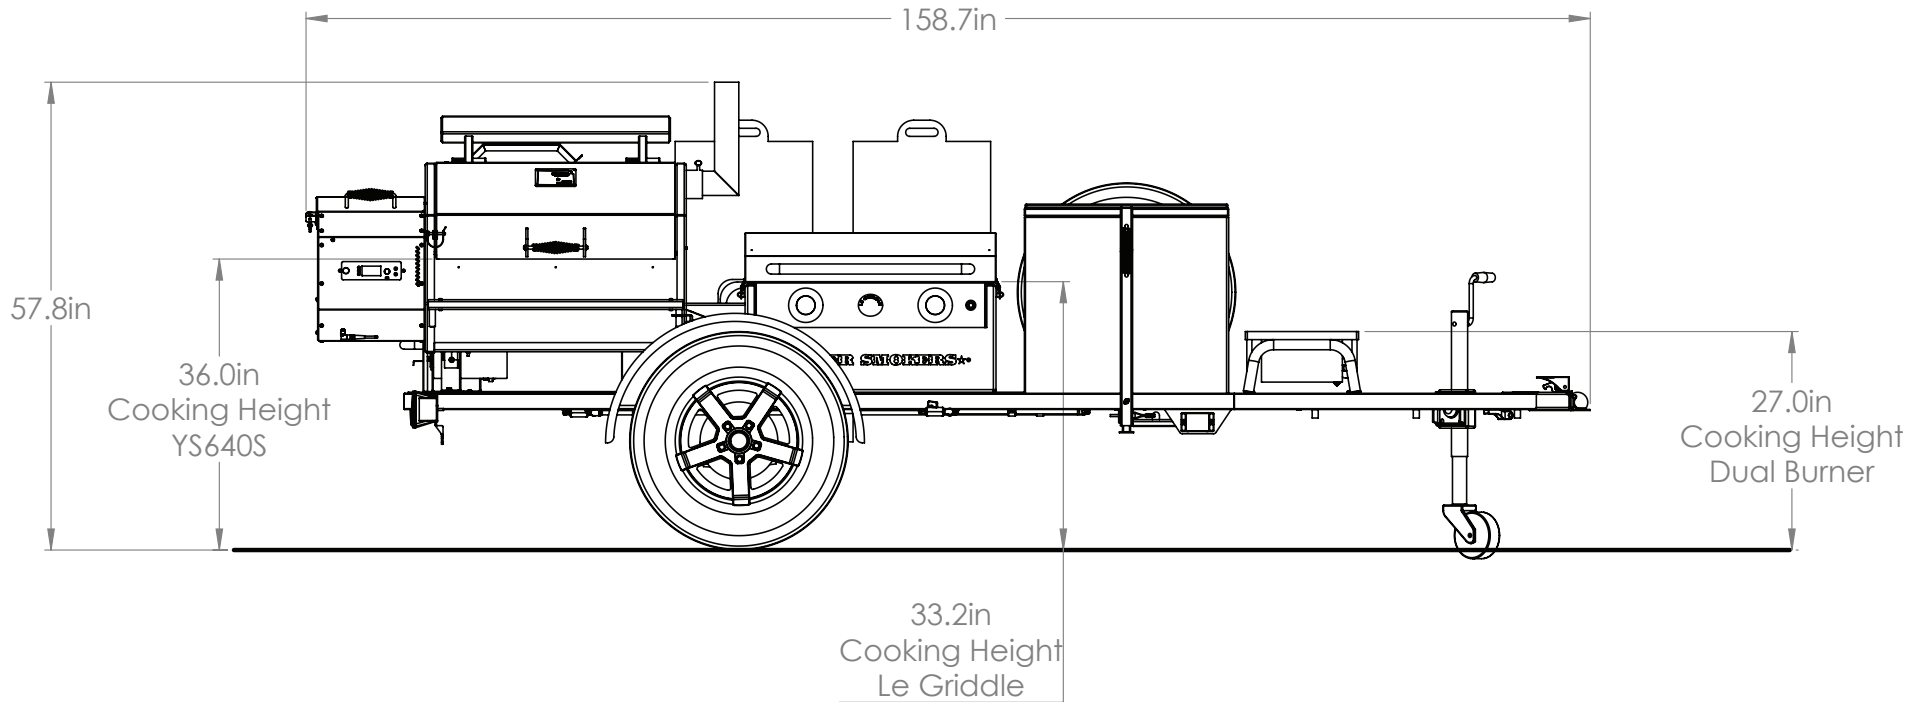

# CUSTOM TRAILER

Overall Height: **57.8 in.** Overall Depth: **85.3 in.** Overall Length: **158.7 in.** Total Weight: **2,450 lbs.**