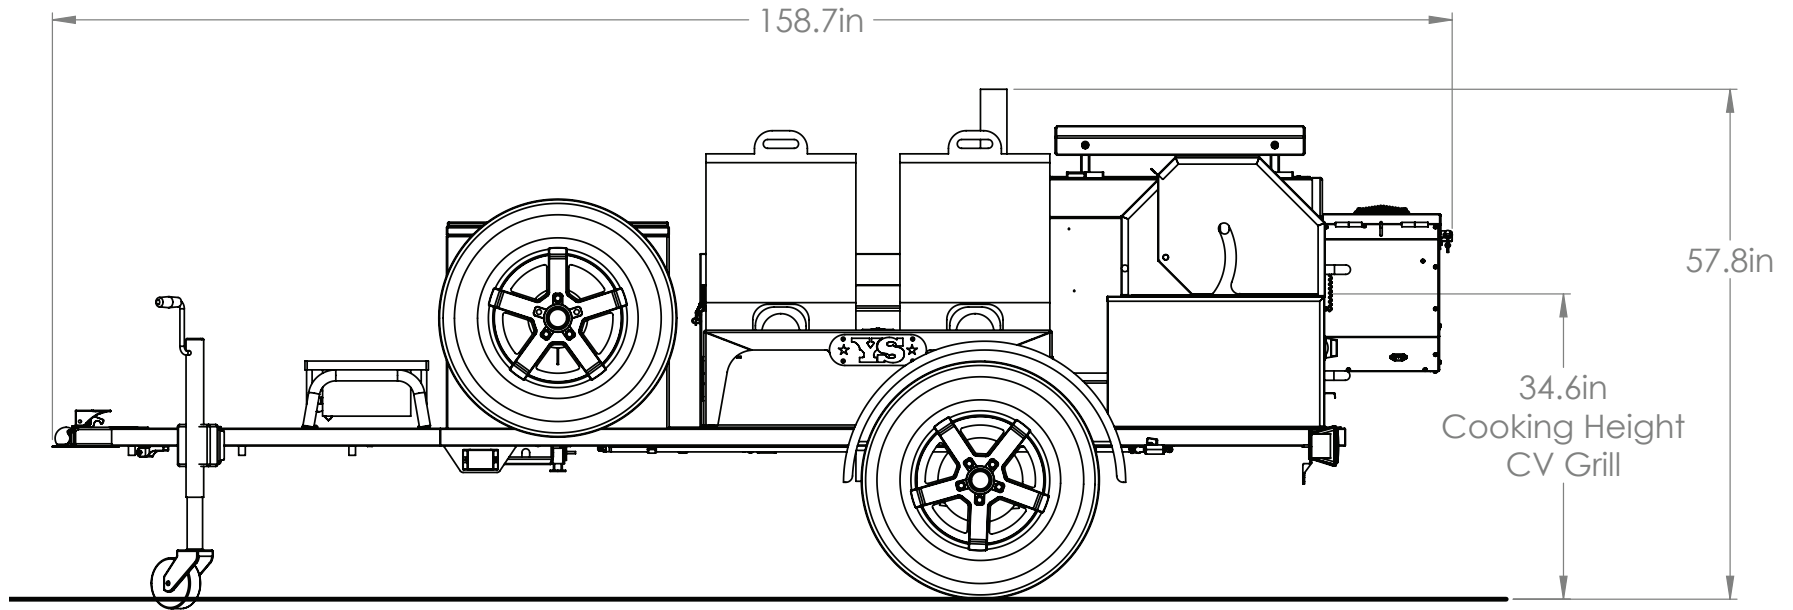

# CUSTOM TRAILER

Overall Height: **57.8 in.** Overall Depth: **85.3 in.** Overall Length: **158.7 in.** Total Weight: **2,450 lbs.**