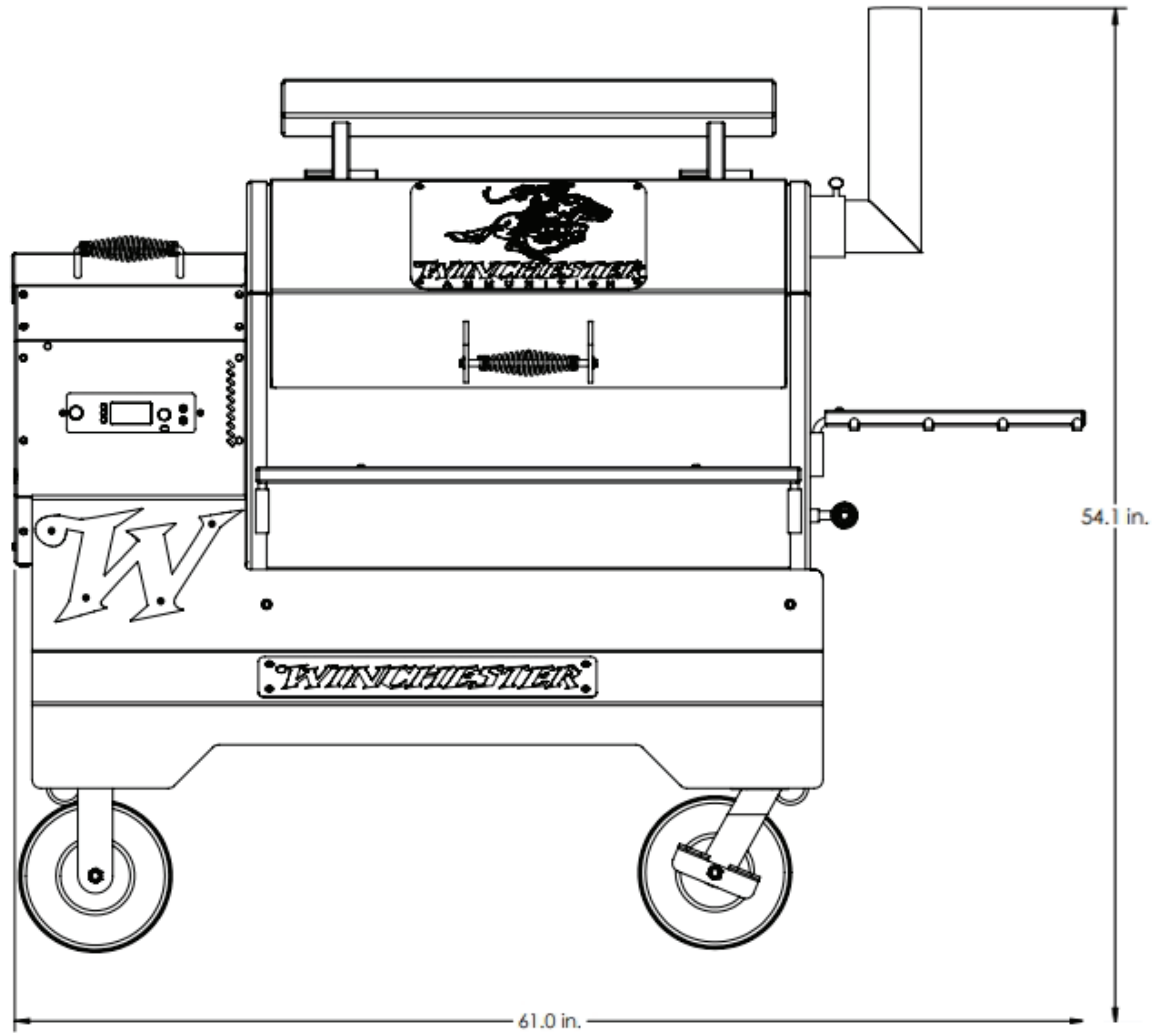

CUSTOM YS640S

Overall Height: **54.1 in.** Overall Depth: **36.5 in.** Overall Length: **61 in.** Total Weight: **418 lbs.**

CUSTOM YS640S

Overall Height: **54.1 in.** Overall Depth: **36.5 in.** Overall Length: **61 in.** Total Weight: **418 lbs.**