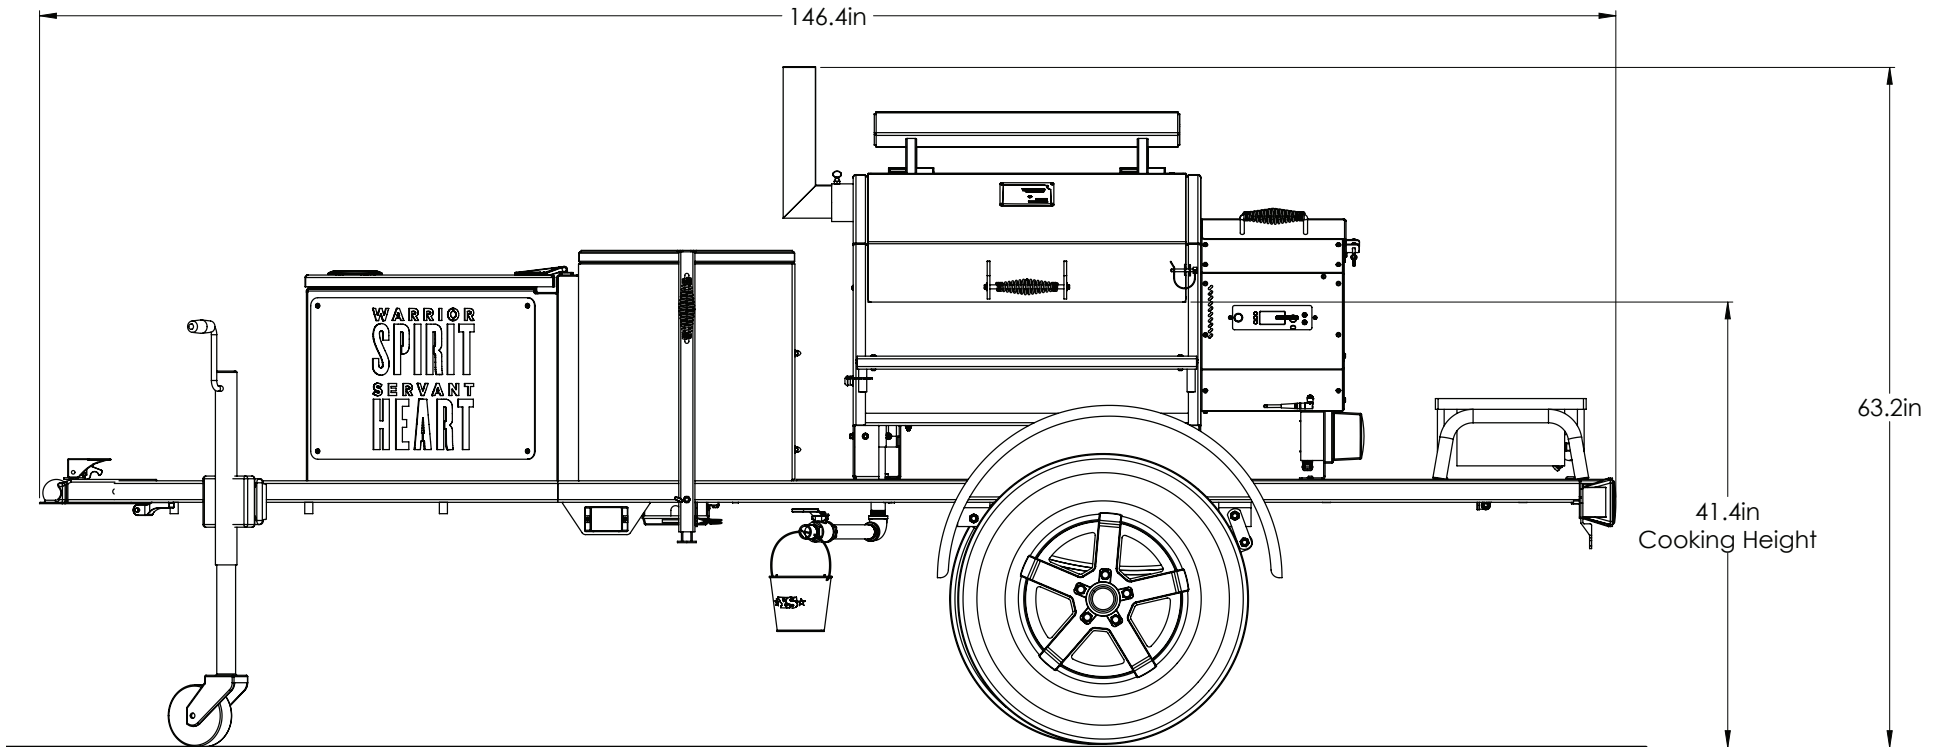

CUSTOM SANTA FE

Overall Height: **63.2 in.** Overall Depth: **70.0 in.** Overall Length: **146.4 in.** Total Weight: **1,680 lbs.**

CUSTOM SANTA FE

Overall Height: **63.2 in.** Overall Depth: **70.0 in.** Overall Length: **146.4 in.** Total Weight: **1,680 lbs.**

Total Cooking Area
2,140 Sq. In.