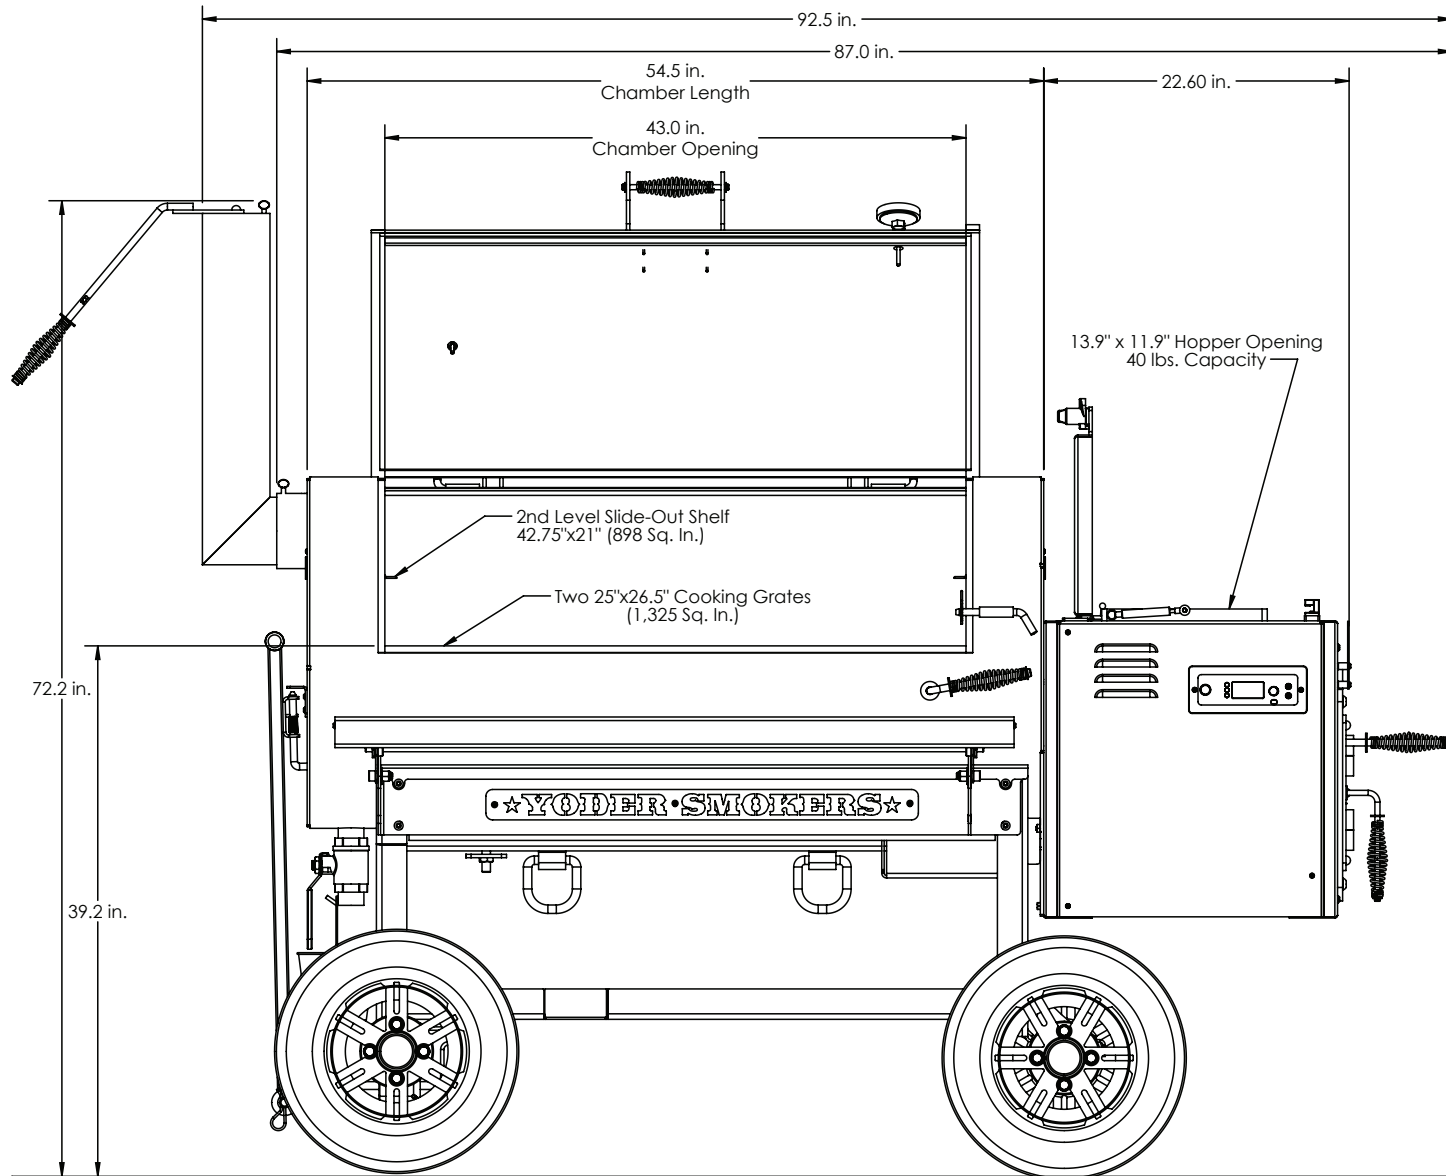

CIMARRON S

Overall Height: 72 in. Overall Depth: 49.8 in. Overall Length: 92.5 in. Total Weight: 1,235 lbs.

CIMARRON

Overall Height: 72 in. Overall Depth: 49.8 in. Overall Length: 92.5 in. Total Weight: 1,235 lbs.