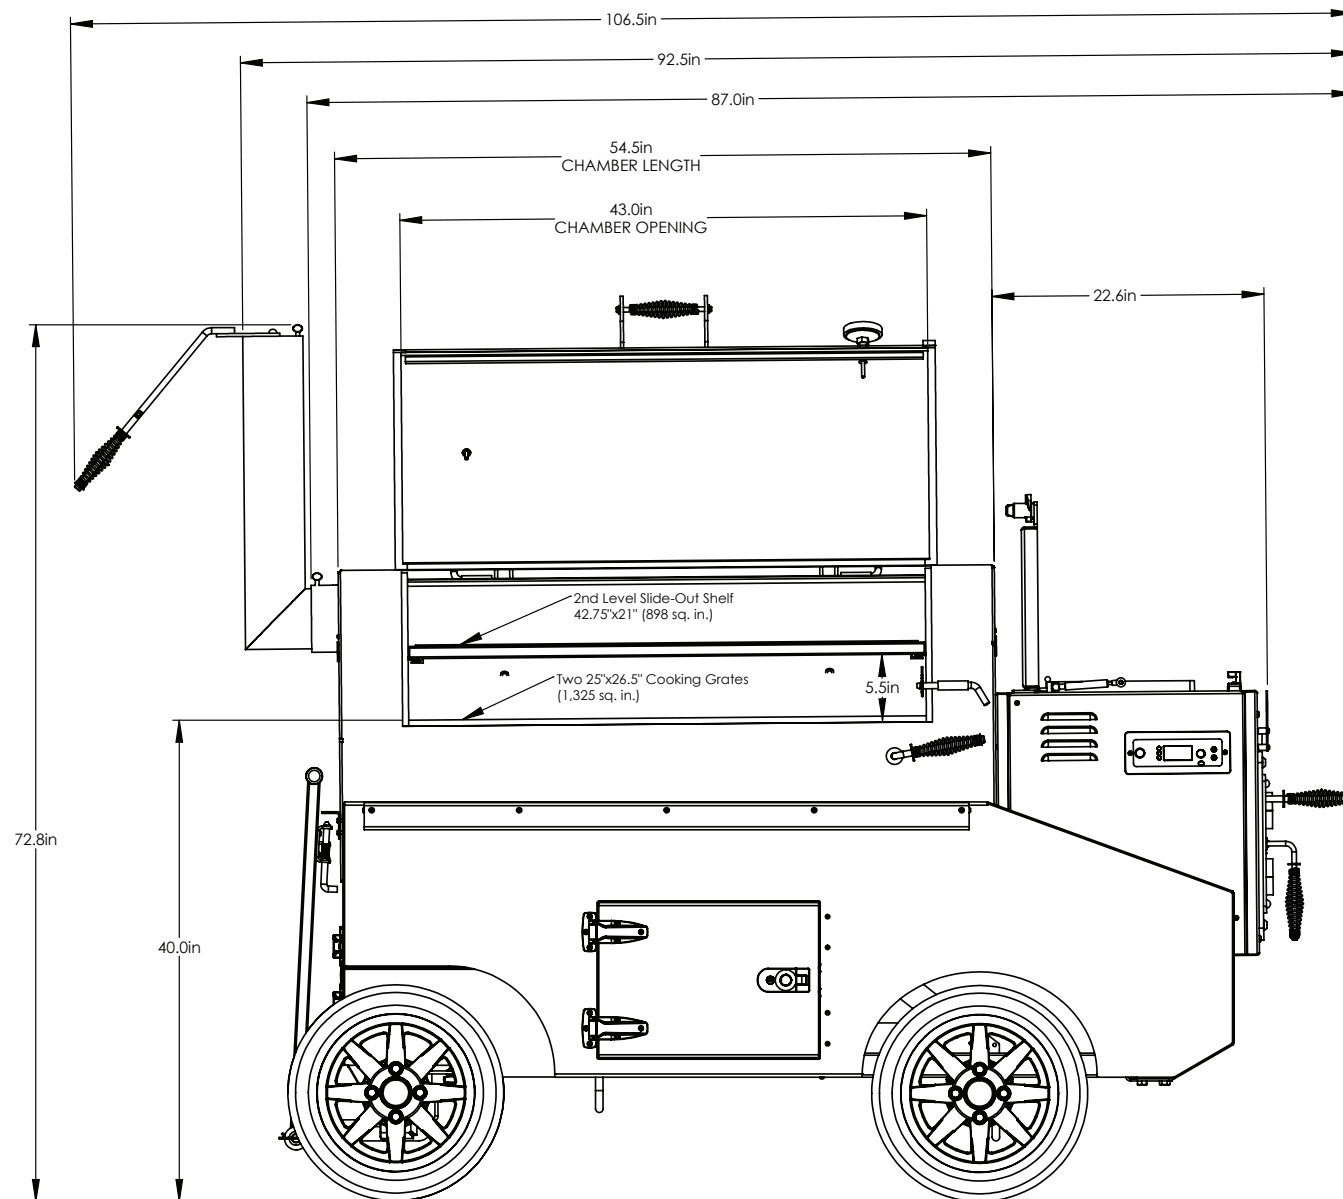

# CIMARRON<sup>S</sup>

Overall Height: 72.8 in. Overall Depth: 53.3 in. Overall Length: 92.5 in. Total Weight: 1,600 lbs.

# CIMARRON S

Overall Height: 72.8 in. Overall Depth: 53.3 in. Overall Length: 92.5 in. Total Weight: 1,600 lbs.