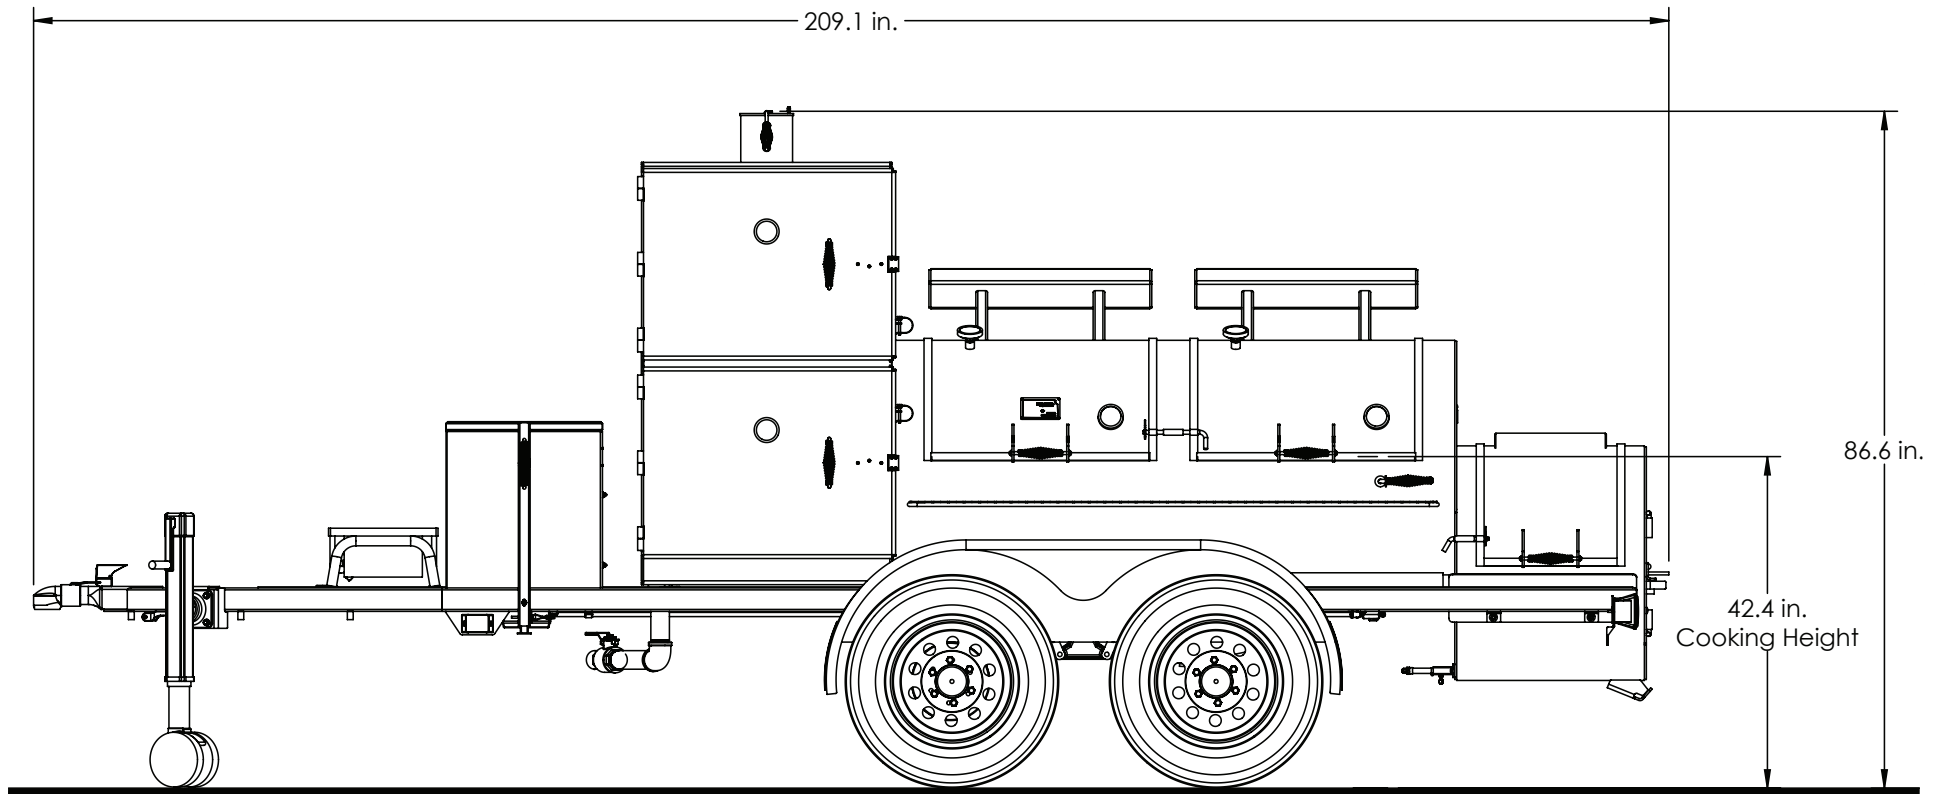

# CUSTOM FRONTIERSMAN II

Overall Height: **86.6 in.** Overall Depth: **70.1 in.** Overall Length: **209.1 in.** Total Weight: **3,790 lbs.**