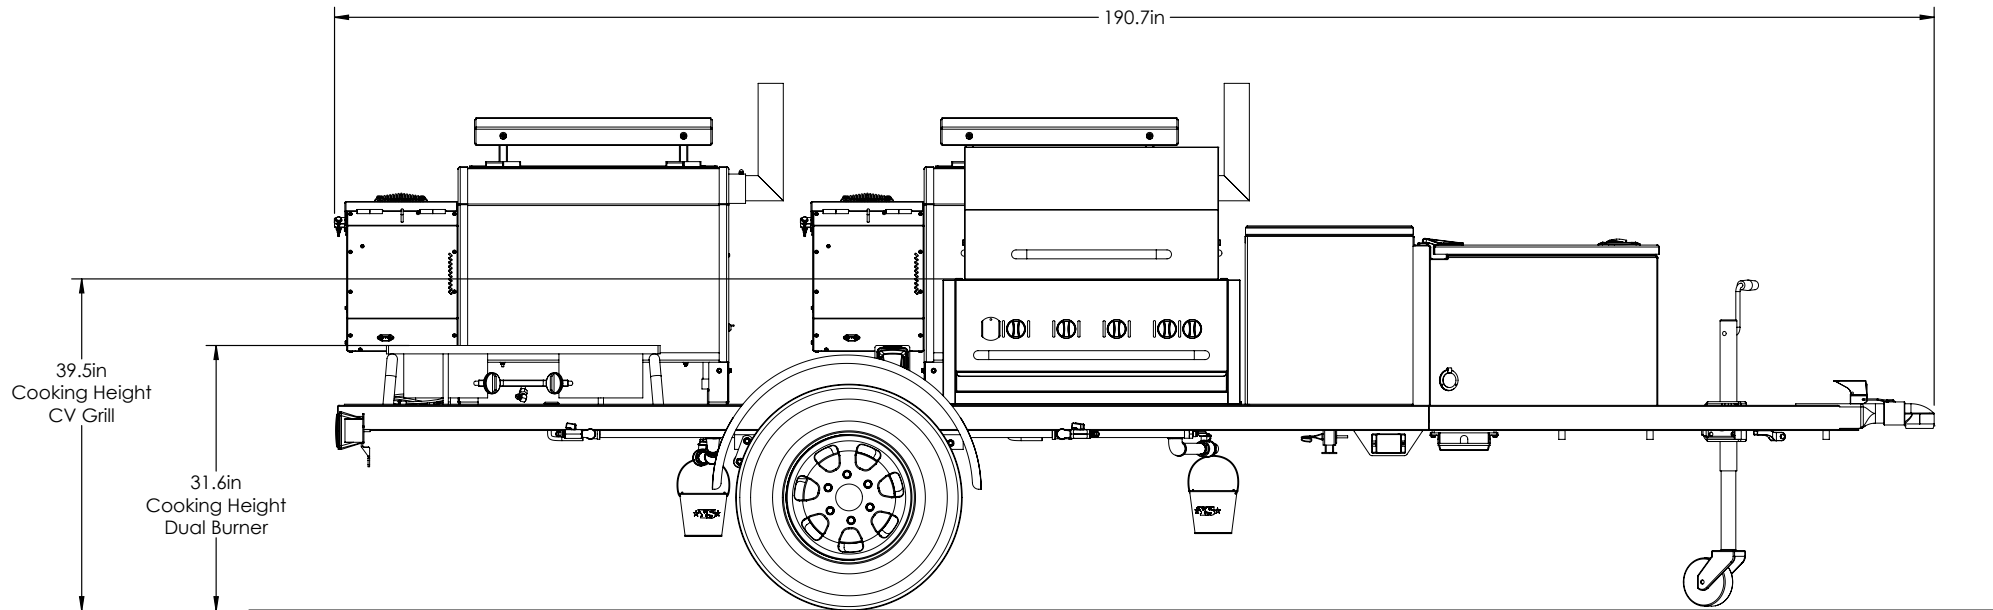

CUSTOM TRAILER

Overall Height: **62.9 in.** Overall Depth: **80.3 in.** Overall Length: **190.7 in.** Total Weight: **2,315 lbs.**

CUSTOM TRAILER

Overall Height: **62.9 in.** Overall Depth: **80.3 in.** Overall Length: **190.7 in.** Total Weight: **2,315 lbs.**

CUSTOM TRAILER

Overall Height: **62.9 in.** Overall Depth: **80.3 in.** Overall Length: **190.7 in.** Total Weight: **2,315 lbs.**