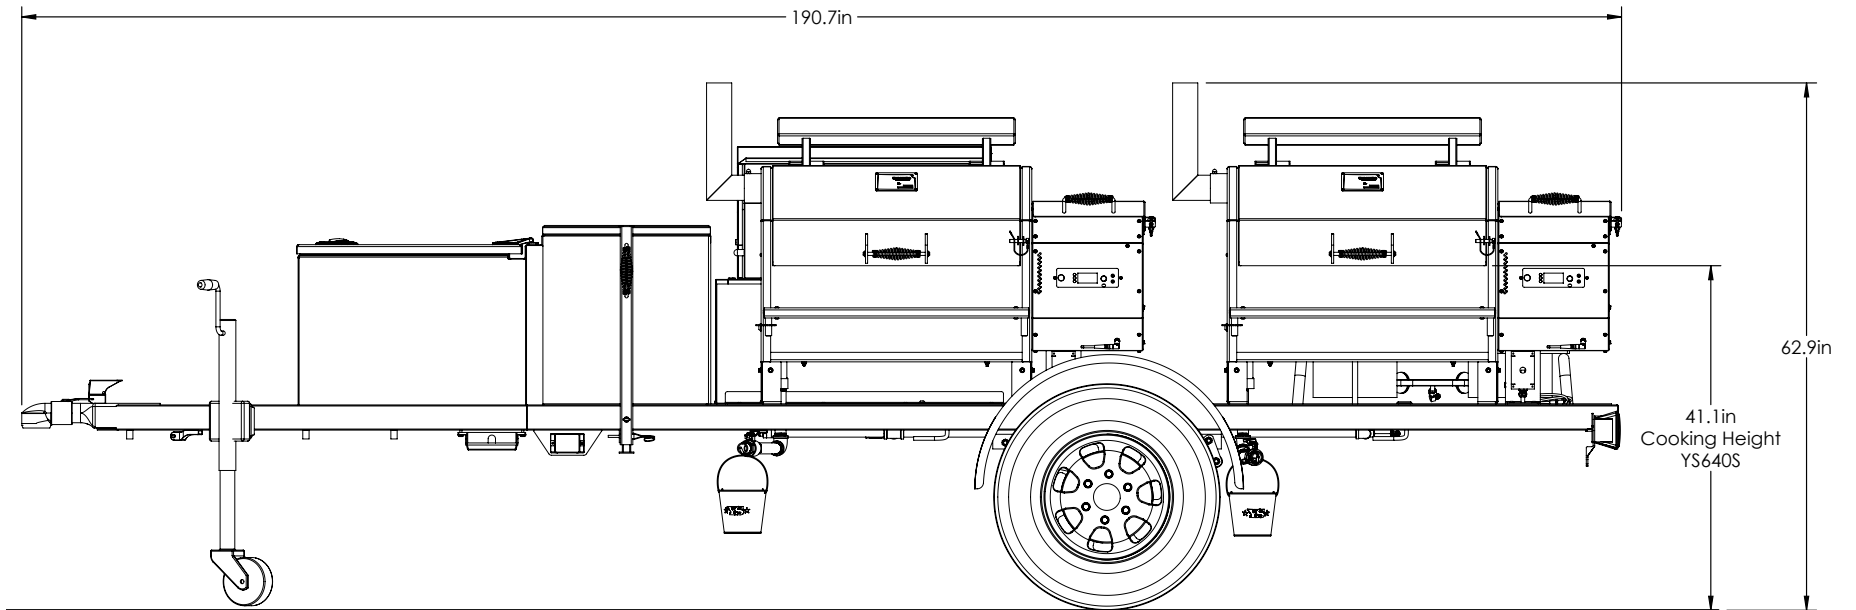

CUSTOM TRAILER

Overall Height: **62.9 in.** Overall Depth: **80.3 in.** Overall Length: **190.7 in.** Total Weight: **2,315 lbs.**

CUSTOM TRAILER

Overall Height: **62.9 in.** Overall Depth: **80.3 in.** Overall Length: **190.7 in.** Total Weight: **2,315 lbs.**

CUSTOM TRAILER

Overall Height: **62.9 in.** Overall Depth: **80.3 in.** Overall Length: **190.7 in.** Total Weight: **2,315 lbs.**