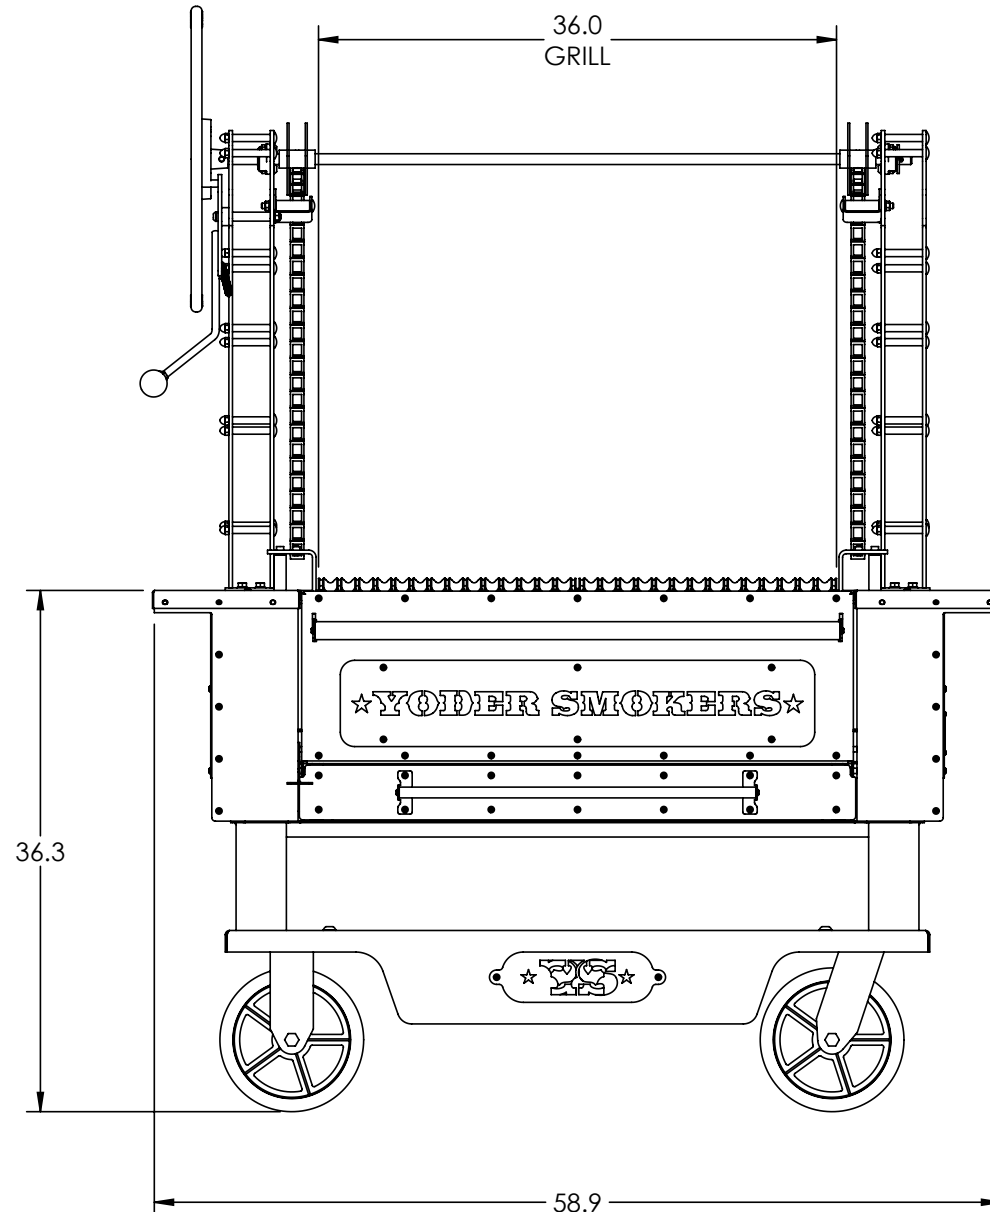

36" EL DORADO

Overall Height: **76.9 in.** Overall Depth: **34 in.** Overall Length: **58.9 in.** Total Weight: **780 lbs.**

36" EL DORADO

Overall Height: **76.9 in.** Overall Depth: **34 in.** Overall Length: **58.9 in.** Total Weight: **780 lbs.**